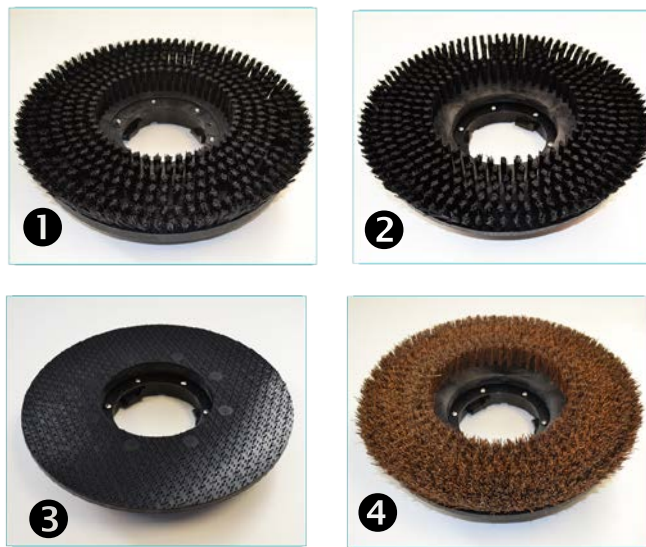

Orbis Brush Guide

28 cm / 11 inch

	Description	28 cm / 11 inch
1	Polypropylene scrubbing brush	05-4442-0500
2	Standard drive disc	05-4441-0500

38 cm / 15 inch

	Description	38 cm / 15 inch
1	Polypropylene scrubbing brush (Orbis 200 only)	05-4524-0500
2	Polypropylene scrubbing brush (Orbis 400)	05-4675-0500
3	Standard drive disc (Orbis 200)	05-4673-0500
4	Palmyra floor brush	05-4674-0500

Please note this is just a guide. Modify tool selection to suit floor type. Colour of brushes subject to change

43 cm / 17 inch (Orbis & Orbis eco)

	Description	43 cm / 17 inch
1	Polypropylene scrubbing brush (Orbis 200 and Orbis eco 200 only)	05-3431-0500
2	Polypropylene scrubbing brush (Orbis 400 & Orbis Duo)	05-3469-0500
3	Carpet shampoo brush (Orbis 200 & Orbis Duo)	05-3433-0000
4	Bassine polishing brush (wet or dry use)	05-3434-0500
5	Palmyra floor brush	05-3435-0500
6	Standard drive disc (Orbis 200)	05-3436-0500
7	Flexi drive disc (Orbis 400, Orbis Duo and Orbis eco 400, Orbis eco Duo)	05-3437-0500
8	Eco Lok Drive board (Orbis eco 200 only)	05-4714-0000

50 cm / 20 inch

	Description	50 cm / 20 inch
1	Polypropylene scrubbing brush	05-4177-0000
2	Standard drive disc	05-4181-0000

Brush type	Palmyra	Bassine	Polypropylene	Tynex	Shampoo brush
Application	Dry use only. General purpose polishing	Light (wet & dry) polishing. Dry at 400 rpm to burnish or spray clean	Wet scrubbing	Heavy duty wet scrubbing	Carpet cleaning
Aggressiveness	Medium stiff	Medium stiff	Medium	Hard	Soft
FLOOR TYPE					
Linoleum	✓	✓	✓	-	-
Vinyl	✓	✓	✓	✓	-
Resilient (Pirelli)	✓	✓	✓	-	-
Polyolefin	✓	✓	-	-	-
Parquet	✓	✓	-	-	-
Ceramic tiles	-	-	✓	✓	-
Anti-slip tiles	-	-	✓	-	-
Stone carpet	-	-	✓	-	-
Terracotta	-	-	✓	✓	-
Terrazzo	✓	✓	✓	-	-
Concrete Tiles	✓	✓	✓	✓	-
Marble	✓	✓	✓	-	-
Granite	✓	✓	✓	-	-
Epoxy floor	✓	✓	✓	-	-
Concrete	-	-	✓	✓	-
Carpet	-	-	-	-	✓