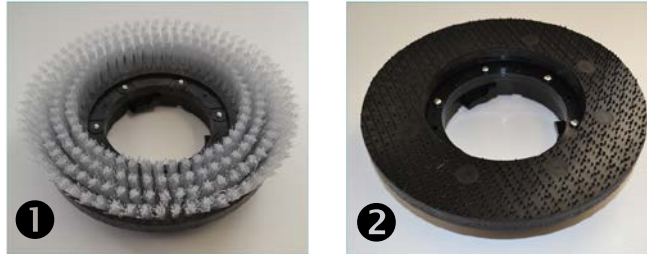

Orbis Brush Guide

28 cm / 11 inch

	Description	28 cm / 11 inch
1	Polypropylene scrubbing brush	05-4442-0500
2	Standard drive disc	05-4441-0500

38 cm / 15 inch

	Description	38 cm / 15 inch
1	Polypropylene scrubbing brush (Orbis 200 only)	05-4524-0500
2	Polypropylene scrubbing brush (Orbis 400)	05-4675-0500
3	Standard drive disc (Orbis 200)	05-4673-0500
4	Palmyra floor brush	05-4674-0500

Please note this is just a guide. Modify tool selection to suit floor type. Colour of brushes subject to change

43 cm / 17 inch (Orbis & Orbis eco)

	Description	43 cm / 17 inch
1	Polypropylene scrubbing brush (Orbis 200 and Orbis eco 200 only)	05-3431-0500
2	Polypropylene scrubbing brush (Orbis 400 & Orbis Duo)	05-3469-0500
3	Carpet shampoo brush (Orbis 200 & Orbis Duo)	05-3433-0000
4	Bassine polishing brush (wet or dry use)	05-3434-0500
5	Palmyra floor brush	05-3435-0500
6	Standard drive disc (Orbis 200)	05-3436-0500
7	Flexi drive disc (Orbis 400, Orbis Duo and Orbis eco 400, Orbis eco Duo)	05-3437-0500
8	Eco Lok Drive board (Orbis eco 200 only)	05-4714-0000

50 cm / 20 inch

	Description	50 cm / 20 inch
1	Polypropylene scrubbing brush	05-4177-0000
2	Standard drive disc	05-4181-0000

Brush type	Palmyra	Bassine	Polypropylene	Tynex	Shampoo brush
Application	Dry use only. General purpose polishing	Light (wet & dry) polishing. Dry at 400 rpm to burnish or spray clean	Wet scrubbing	Heavy duty wet scrubbing	Carpet cleaning
Aggressiveness	Medium stiff	Medium stiff	Medium	Hard	Soft
FLOOR TYPE					
Linoleum	✓	✓	✓	-	-
Vinyl	✓	✓	✓	✓	-
Resilient (Pirelli)	✓	✓	✓	-	-
Polyolefin	✓	✓	-	-	-
Parquet	✓	✓	-	-	-
Ceramic tiles	-	-	✓	✓	-
Anti-slip tiles	-	-	✓	-	-
Stone carpet	-	-	✓	-	-
Terracotta	-	-	✓	✓	-
Terrazzo	✓	✓	✓	-	-
Concrete Tiles	✓	✓	✓	✓	-
Marble	✓	✓	✓	-	-
Granite	✓	✓	✓	-	-
Epoxy floor	✓	✓	✓	-	-
Concrete	-	-	✓	✓	-
Carpet	-	-	-	-	✓