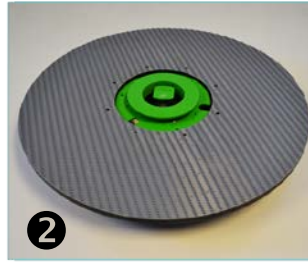

50 cm / 20 inch

	Description	50 cm / 20 inch
1	Polypropylene scrubbing brush	05-4177-0000
2	Standard drive disc	05-4181-0000

Brush type	Palmyra	Bassine	Polypropylene	Tynex	Shampoo brush
Application	Dry use only. General purpose polishing	Light (wet & dry) polishing. Dry at 400 rpm to burnish or spray clean	Wet scrubbing	Heavy duty wet scrubbing	Carpet cleaning
Aggressiveness	Medium stiff	Medium stiff	Medium	Hard	Soft
FLOOR TYPE					
Linoleum	✓	✓	✓	-	-
Vinyl	✓	✓	✓	✓	-
Resilient (Pirelli)	✓	✓	✓	-	-
Polyolefin	✓	✓	-	-	-
Parquet	✓	✓	-	-	-
Ceramic tiles	-	-	✓	✓	-
Anti-slip tiles	-	-	✓	-	-
Stone carpet	-	-	✓	-	-
Terracotta	-	-	✓	✓	-
Terrazzo	✓	✓	✓	-	-
Concrete Tiles	✓	✓	✓	✓	-
Marble	✓	✓	✓	-	-
Granite	✓	✓	✓	-	-
Epoxy floor	✓	✓	✓	-	-
Concrete	-	-	✓	✓	-
Carpet	-	-	-	-	✓