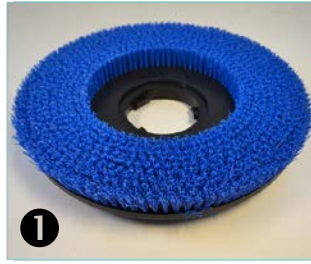

Please note this is just a guide. Modify tool selection to suit floor type. Colour of brushes subject to change

43 cm / 17 inch (Orbis & Orbis eco)

	Description	43 cm / 17 inch
1	Polypropylene scrubbing brush (Orbis 200 and Orbis eco 200 only)	05-3431-0500
2	Polypropylene scrubbing brush (Orbis 400 & Orbis Duo)	05-3469-0500
3	Carpet shampoo brush (Orbis 200 & Orbis Duo)	05-3433-0000
4	Bassine polishing brush (wet or dry use)	05-3434-0500
5	Palmyra floor brush	05-3435-0500
6	Standard drive disc (Orbis 200)	05-3436-0500
7	Flexi drive disc (Orbis 400, Orbis Duo and Orbis eco 400, Orbis eco Duo)	05-3437-0500
8	Eco Lok Drive board (Orbis eco 200 only)	05-4714-0000

Please note this is just a guide. Modify tool selection to suit floor type. Colour of brushes subject to change

Truvox International Limited

Unit C (East) Hamilton Business Park, Manaton Way, Botley Road, Hedge End, Southampton, SO30 2JR
Tel: 023 8070 2200 Fax: 023 8070 6608

50 cm / 20 inch

	Description	50 cm / 20 inch
1	Polypropylene scrubbing brush	05-4177-0000
2	Standard drive disc	05-4181-0000

Brush type	Palmyra	Bassine	Polypropylene	Tynex	Shampoo brush
Application	Dry use only. General purpose polishing	Light (wet & dry) polishing. Dry at 400 rpm to burnish or spray clean	Wet scrubbing	Heavy duty wet scrubbing	Carpet cleaning
Aggressiveness	Medium stiff	Medium stiff	Medium	Hard	Soft
FLOOR TYPE					
Linoleum	✓	✓	✓	-	-
Vinyl	✓	✓	✓	✓	-
Resilient (Pirelli)	✓	✓	✓	-	-
Polyolefin	✓	✓	-	-	-
Parquet	✓	✓	-	-	-
Ceramic tiles	-	-	✓	✓	-
Anti-slip tiles	-	-	✓	-	-
Stone carpet	-	-	✓	-	-
Terracotta	-	-	✓	✓	-
Terrazzo	✓	✓	✓	-	-
Concrete Tiles	✓	✓	✓	✓	-
Marble	✓	✓	✓	-	-
Granite	✓	✓	✓	-	-
Epoxy floor	✓	✓	✓	-	-
Concrete	-	-	✓	✓	-
Carpet	-	-	-	-	✓