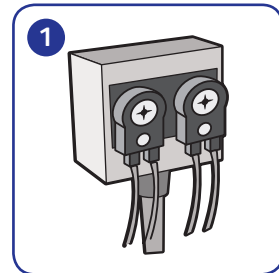

# Suma Rinse A5 Mini guide

Available in 2x5L, 20L

Use as rinse aid in:

Auto dosed dishwashing machines

Dishwashing  
rinse aid for soft  
to medium water

Spot and  
streak free

Using...

Use with Diversey auto dosed system or built-in dispenser.

When container is empty switch OFF the dishwasher. Remove feeder tube from empty container.

Remove cap from new container. Place cap on empty container and dispose/recycle. Insert feeder tube into new container and secure cap..