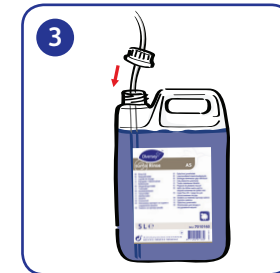

# Suma Rinse A5 Mini guide

Available in 2x5L, 20L

Use as rinse aid in:

Auto dosed dishwashing machines

Dishwashing  
rinse aid for soft  
to medium water

Spot and  
streak free

Using...

Use with Diversey auto dosed system or built-in dispenser.

When container is empty switch OFF the dishwasher. Remove feeder tube from empty container.

Remove cap from new container. Place cap on empty container and dispose/recycle. Insert feeder tube into new container and secure cap..