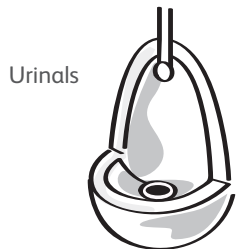

SURE® Toilet Cleaner Mini Guide

Use for cleaning:

Ready to use

Daily cleaner
for toilet bowls
and urinals

Using...

Flush toilet.
Reduce water level
with toilet brush.

Brush around bowl –
especially around rim
and below water line.

Direct nozzle under toilet rim
and evenly over the surface.
Leave for 5 minutes.

Flush. Rinse brush.