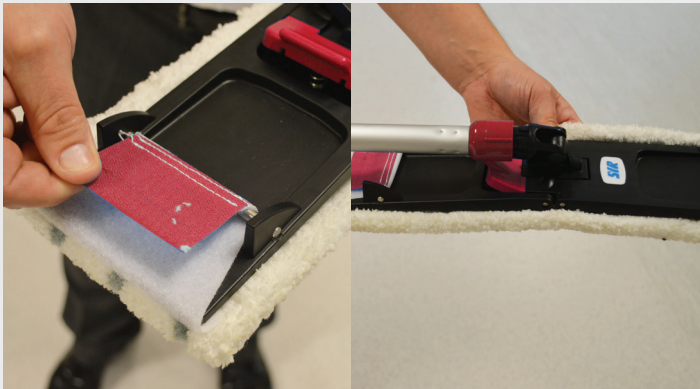

SYR994651 | Red

MICROFIBRE FLAT MOPHEAD

Works with the Snapper Flat Mop. Launderable, fast and effective.

SYR993948 | Red

HOW TO

ATTACHING MOPHEAD

KENTUCKY

- 1 Open clip on the Kwiki II Mop Holder
- 2 Kentucky mophead slides into place
- 3 Close Kwiki II Mop Holder, the plastic teeth ensures the mophead stays secure

USING INTERCHANGE HANDLES

Our Interchange handles can be used to fit a multitude of cleaning products, and allow easy swapping between items.

Simply line up the ferrule and twist the handle on to create a secure connection