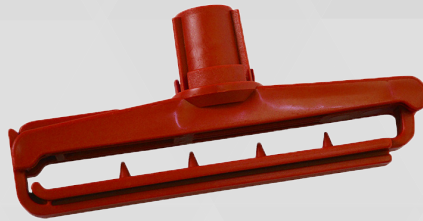

SYR950638 | Red

SYR LITTER GRAB

Lightweight aluminium rubberised grip and positive trigger control.

SYR993261 | Litter Grab

FLEXI DUSTER

Ideal for dusting into corners, radiators and confined spaces. Adjustable up to 90°. Easily attached to Interchange for high level. Red sleeve is launderable, fast and effective.

NU LADY 2

Pick up and go lightweight kentucky or flat mop bucket and wringer.

SYR994277 | Red

ULTRA HYGIENE BUCKET

Durable 15 litre polypropylene with steel handle and plastic handhold.

SYRL1400291 | Red

54" INTERCHANGE HANDLE

Made from a heavy duty aluminium handle.

SYR920044 | Red

KWIKI II KENTUCKY MOP HOLDER

Simple clip style holder for Kentucky mops.

SYRSS706 | Red

KENTUCKY MOP Individually bagged Kentucky cut end mop, colour coded tabs.

SYR991741 | 341g / 12oz

4 PIECE HANDLE

Simply screw together handle sections as required for up to 152cm / 4.98ft.

SYR992903 | 4 Stage

SYR SNAPPER FLAT MOP HOLDER

Unique folding break frame design. Great for floors, walls and benches.