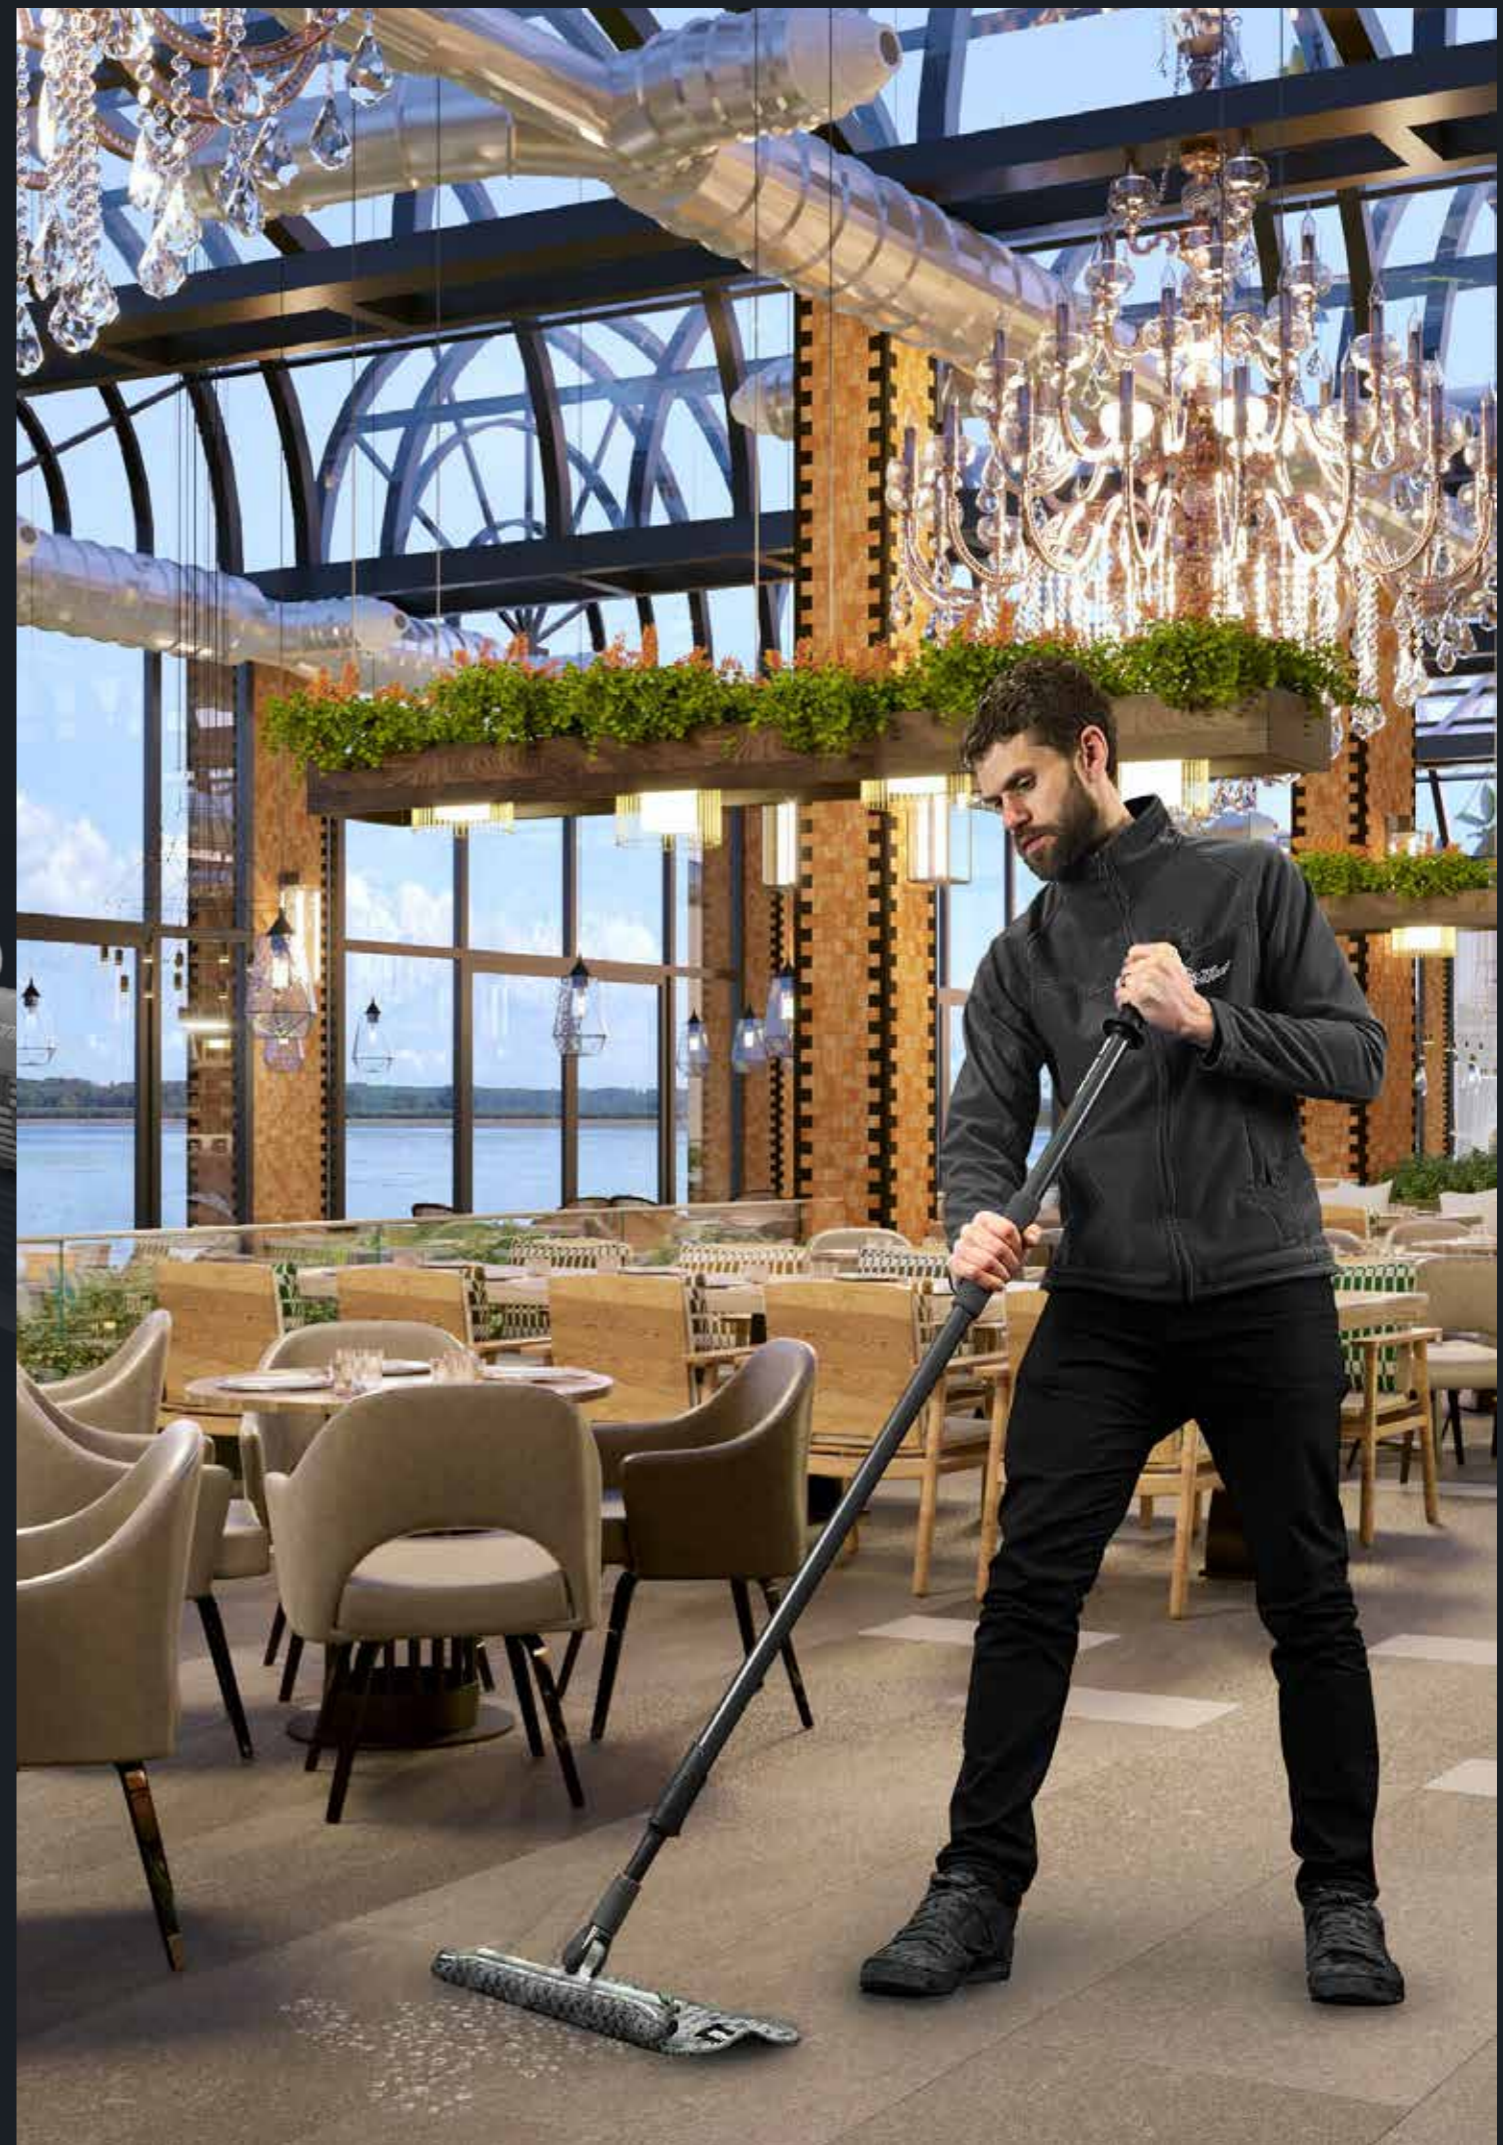

Cut Dirt. Not Corners.

The 2 in 1 Ultra-Microfibre System delivers an unbeatable clean. Providing up to 80x more surface pressure, BLADE's powerful performance allows for effortless cleaning within many hotel areas, including:

- Guest areas
- Bathroom / Toilet
- Reception areas
- Restaurant / Kitchen

BLADE FEATURES

- Precision Edge Cleaning
- **Up to 80x More Surface Pressure**
  (Compared To Other Flat Mops)

More Surface Pressure.

The Power Squeegee's sharp edge exerts up to 80x more surface pressure onto the Ultra-Microfibre* resulting in more dirt removed with each clean.

No Need For Buckets.

With its refillable handle and built in spray, BLADE sprays fresh, clean solution on-demand, activated by the push of button.

Every Press = Fresh Solution

Reversible.

Reset the Power Squeegee on the Ultra-Microfibre to reveal a clean section. Once dirty, flip the Ultra-Microfibre for continued clean use.

Every Reset = Fresh Ultra-Microfibre

**2 IN 1
SYSTEM**

FUNCTION 1

Power Squeegee

FUNCTION 2

**Ultra-Microfibre
Mopping System**

*Compared to conventional flat mops.