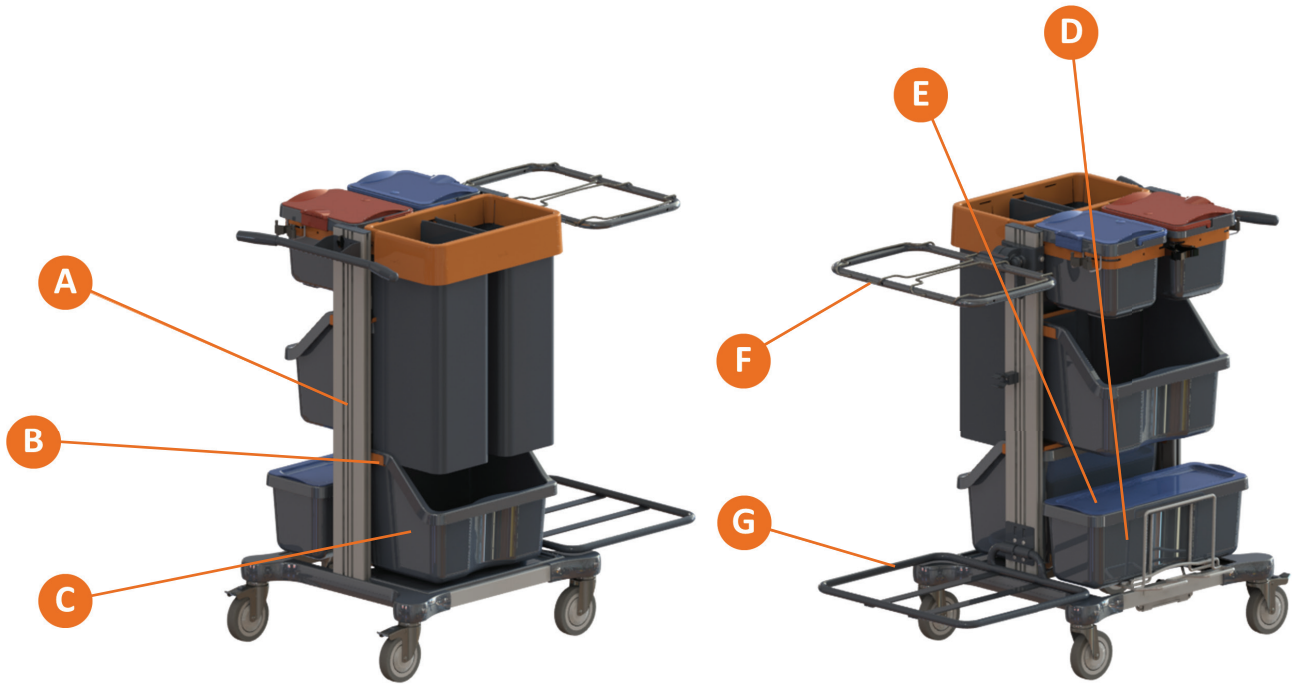

Primary Sectors:

- Daily cleaning hospitals in Healthcare
- Daily cleaning offices in BSC
- Daily cleaning of Care Homes

Area of use:

Small mini trolley frame for Jonmaster pre-wetted cleaning.

7517502 - TASKI Mini Open for JM Complete 1pc W1