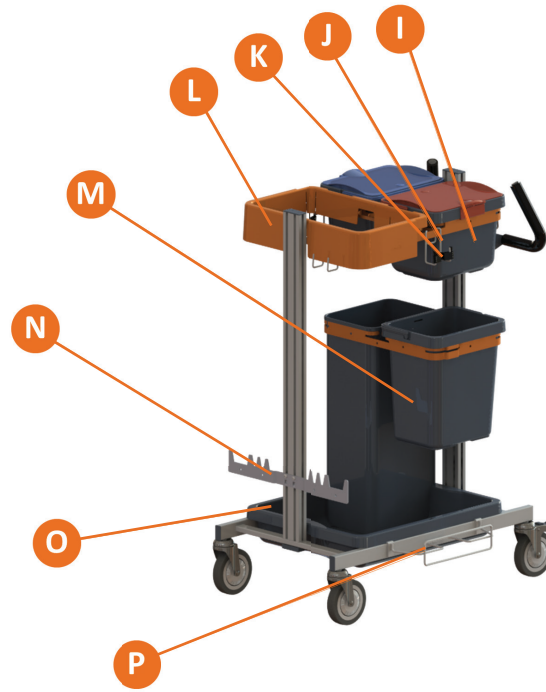

7519590 - TASKI Nano Trolley Small 1pc W1

Configuration components:

A	1x	7523267	TASKI Nano BasicSet 125 w/o P-bar 1pc W1
B	1x	7517243	TASKI Cloth Box Lid Blue 1pc W1+
C	1x	7517362	TASKI Cloth Box Lid Blue 1pc W1+
D	1x	7521797	TASKI Pushbar Nano 1pc W1
E	1x	7517992	TASKI Handle Holder for Profile 1pc W1
F	1x	7517270	TASKI Cloth Box Holder 1pc W1+
G	1x	7518174	TASKI Cloth Box Connector Plate 1pc W1+
H	1x	7517287	TASKI Laundry Bag Small 26L 1pc W1+
I	2x	7517242	TASKI Cloth Box 7L with Handle 1pc W1+
J	2x	7518103	TASKI Accessory Hooks Large 2pc W1+
K	1x	7517311	TASKI Standard Rubber 2pc W1+
L	1x	7520089	TASKI Nano Cover Frame 75-110 1pc W1+
M	1x	7517299	TASKI Cloth Box 12L with Handle 1pc W1
N	1x	7518311	TASKI Accessory Holder for Drawer 1pc W1
O	1x	7517247	TASKI Drawer Small 1pc W1
P	1x	7517282	TASKI Mop Frame Holder 1pc W1

Primary Sectors:

Small office cleaning in BSCs
Spray and wipe cleaning in Retail
Spray and wipe cleaning in Food Service

Area of use:

Nano frame, small footprint trolley for use with disposable or conventional microfibre with refuse collection option.