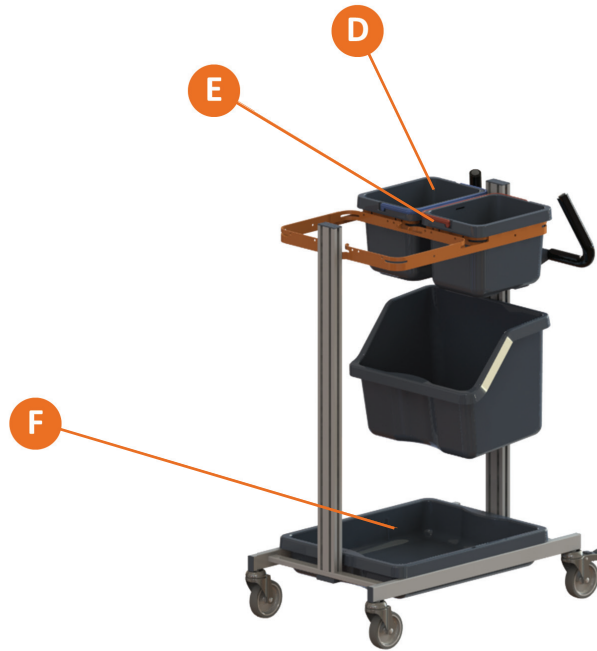

7520071 - TASKI Nano Trolley Size Small 1pc W1

Configuration components:

A	1x	7518883	TASKI Nano Trolley Basic Set 1pc W1+
B	1x	7517284	TASKI Accessory Holder Small 1pc W1
C	1x	7517250	TASKI Half Drawer 1pc W1
D	2x	7517242	TASKI Cloth Box 7L with Handle 1pc W1+
E	1x	7517365	TASKI Cloth Box Coloured Grips 4pc W1
F	1x	7517247	TASKI Drawer Small 1pc W1

Primary Sectors:

Small office cleaning in BSCs
Spot cleaning response in Retail
Spray and wipe cleaning in Food Service

Area of use:

Nano frame, small footprint basic trolley.
Most suited for spot cleaning or spray and wipe method.