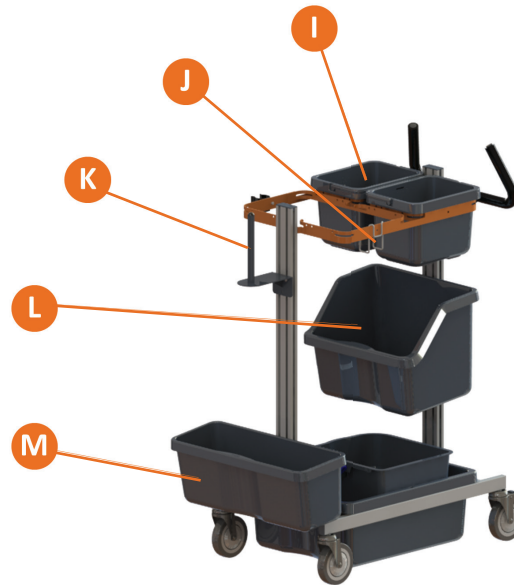

7522783 - TASKI Nano Trolley procarpet 1pc W1

Configuration components:

A	1x	7523267	TASKI Nano BasicSet 125 w/o P-bar 1pc W1
B	1x	7511215	TASKI Accessory Holder Vacuum Cl.1pc
C	1x	7517310	TASKI Handle Holder 20-30mm 1pc W1+
D	1x	7521797	TASKI Pushbar Nano 1pc W1
E	2x	7517284	TASKI Accessory Holder Small 1pc W1
F	1x	7517292	TASKI Bucket 15L Blue 1pc W1+
G	1x	7517246	TASKI Drawer Medium 1pc W1+
H	1x	7517282	TASKI Mop Frame Holder 1pc W1
I	2x	7517242	TASKI Cloth Box 7L with Handle 1pc W1+
J	1x	7518103	TASKI Accessory Hooks Large 2pc W1+
K	1x	7518297	TASKI Roll Holder 1pc W1
L	1x	7517250	TASKI Half Drawer 1pc W1
M	1x	7517252	TASKI Mop Box 40 1pc W1+

Primary Sectors:

Carpet cleaning in Hospitality

Area of use:

Nano frame, small footprint for transportation of the TASKI procarpet equipment for carpet cleaning.