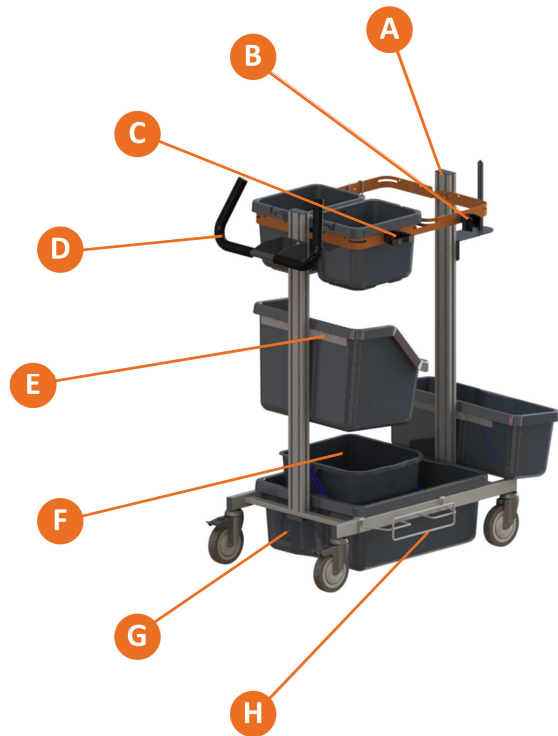

7522783 - TASKI Nano Trolley procarpet 1pc W1

Configuration components:

A	1x	7523267	TASKI Nano BasicSet 125 w/o P-bar 1pc W1
B	1x	7511215	TASKI Accessory Holder Vacuum Cl.1pc
C	1x	7517310	TASKI Handle Holder 20-30mm 1pc W1+
D	1x	7521797	TASKI Pushbar Nano 1pc W1
E	2x	7517284	TASKI Accessory Holder Small 1pc W1
F	1x	7517292	TASKI Bucket 15L Blue 1pc W1+
G	1x	7517246	TASKI Drawer Medium 1pc W1+
H	1x	7517282	TASKI Mop Frame Holder 1pc W1
I	2x	7517242	TASKI Cloth Box 7L with Handle 1pc W1+
J	1x	7518103	TASKI Accessory Hooks Large 2pc W1+
K	1x	7518297	TASKI Roll Holder 1pc W1
L	1x	7517250	TASKI Half Drawer 1pc W1
M	1x	7517252	TASKI Mop Box 40 1pc W1+

Primary Sectors:

Carpet cleaning in Hospitality

Area of use:

Nano frame, small footprint for transportation of the TASKI procarpet equipment for carpet cleaning.