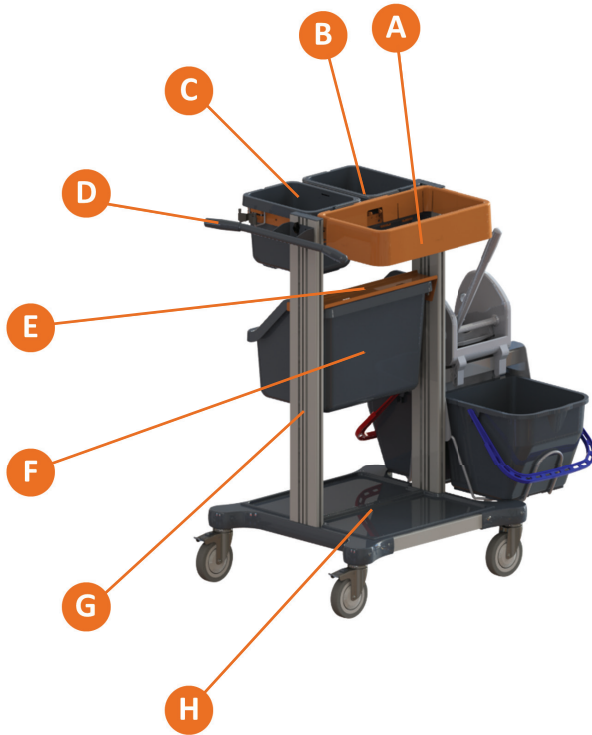

7517356 - TASKI Mini Trolley Wet 1pc W1

Configuration components:

A	1x	7517265	TASKI Cover Frame 75-110 1pc W1+
B	1x	7517276	TASKI Crossmember 1pc W1+
C	2x	7517242	TASKI Cloth Box 7L with Handle 1pc W1+
D	1x	7517281	TASKI Pushbar Small 1pc W1+
E	1x	7517279	TASKI Half Drawer Runner 1pc W1
F	1x	7517250	TASKI Half Drawer 1pc W1
G	1x	7517305	TASKI Mini Trolley Frame 1pc W1
H	2x	7517259	TASKI Support Tray 1/2 1pc W1+
I	2x	7517270	TASKI Cloth Box Holder 1pc W1+
J	1x	7517275	TASKI Accessory Hooks 2pc W1+
K	1x	7517311	TASKI Standard Rubber 2pc W1+
L	1x	7517291	TASKI Wringer 1pc W1
M	1x	7517292	TASKI Bucket 15L Blue 1pc W1+
N	1x	7517271	TASKI Wet Mop Holder 1pc W1+
O	1x	7517293	TASKI Bucket 15L Red 1pc W1+

Primary Sectors:

- Wet cleaning in BSCs
- Wet cleaning in Retail
- Daily cleaning of Care Homes

Area of use:

Small mini trolley for traditional wet cleaning method. Includes option for refuse collection.