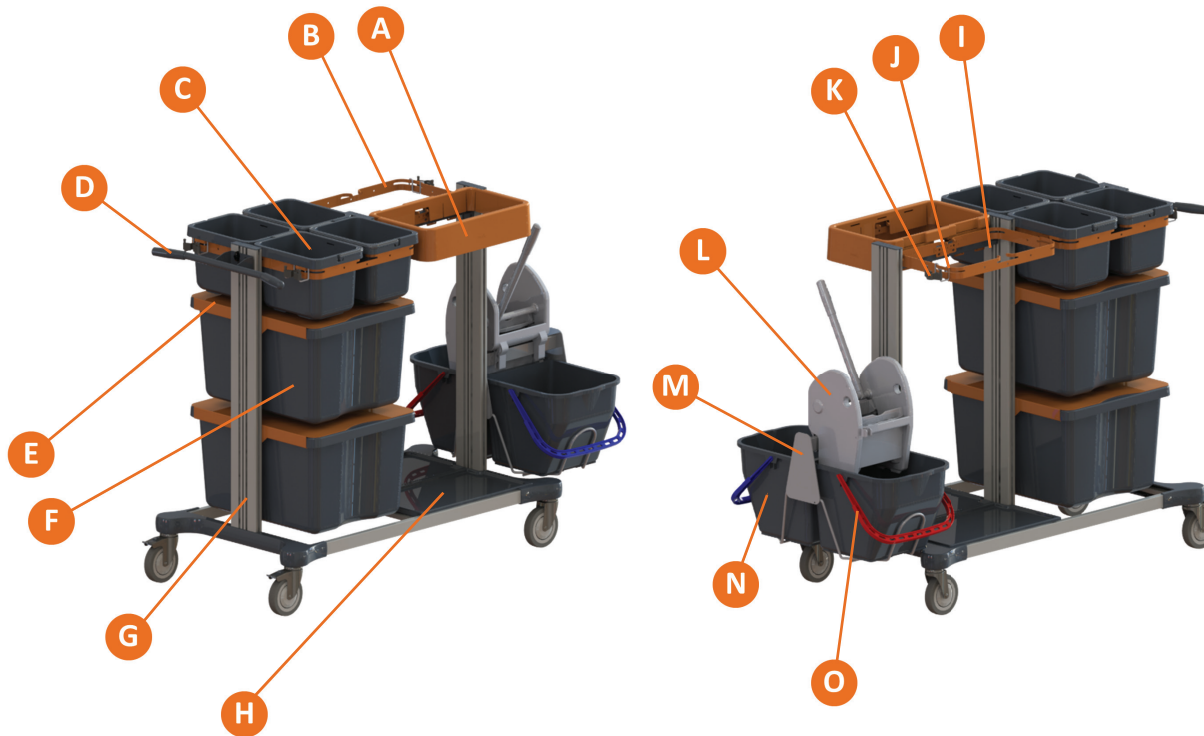

Primary Sectors:

Daily cleaning in large BSCs
Daily cleaning in large Healthcare sites

Area of use:

Midi trolley frame equipped for pre-wetted cleaning or spray & wipe method with additional storage

7517357 - TASKI Midi Trolley Wet 1pc W1