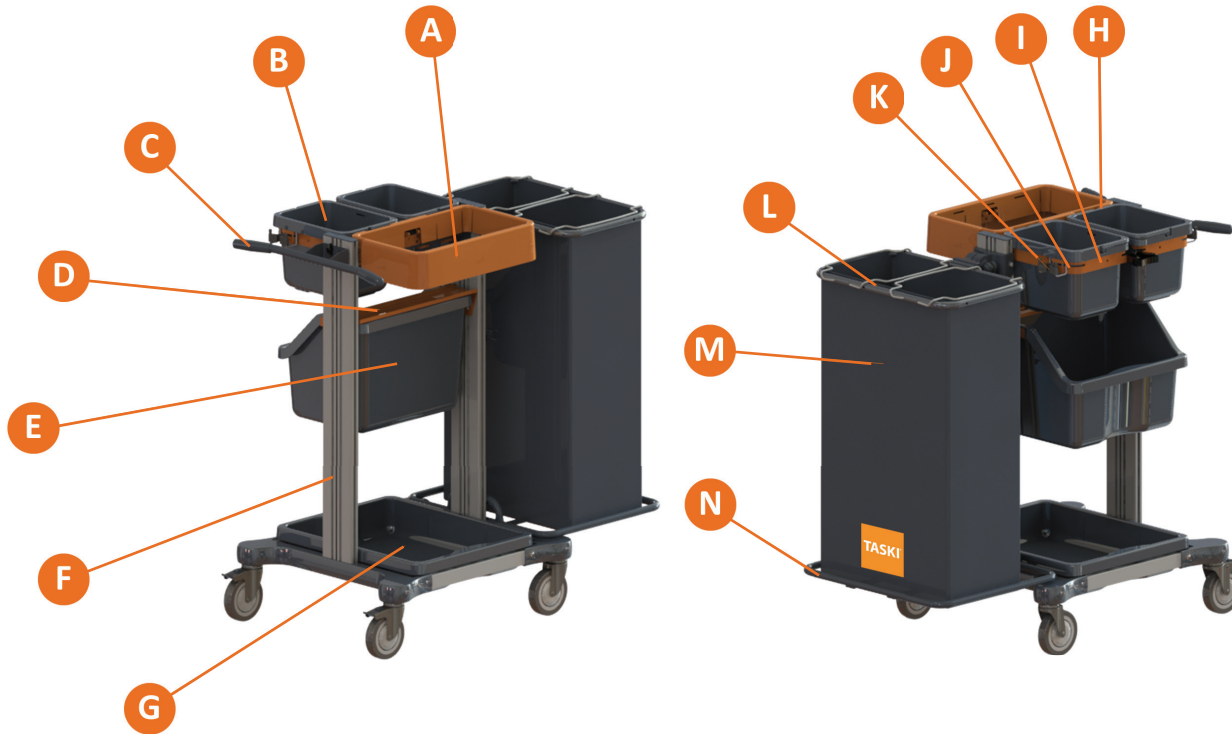

Primary Sectors:

Cleaning in BSCs
Cleaning in hospitals

Area of use:

Nano Mini trolley equipped for 40cm pre-wetted cleaning or spray & wipe method

TASKI

7518050 - TASKI Mini Trolley BSC Waste 1pc W1

Configuration components: