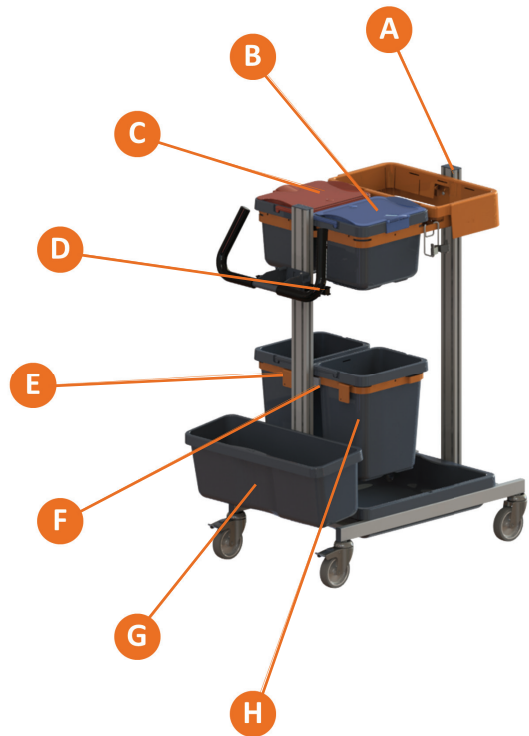

7519938 - TASKI Nano for JM Method 1pc W1

Configuration components:

A	1x	7518883	TASKI Nano Trolley Basic Set 1pc W1+
B	1x	7517243	TASKI Cloth Box Lid Blue 1pc W1+
C	1x	7517362	TASKI Cloth Box Lid Red 1pc W1+
D	2x	7511293	TASKI Toolflex Clamp Tray Connect 1pc W1
E	1x	7517270	TASKI Cloth Box Holder 1pc W1+
F	1x	7518174	TASKI Cloth Box Connector Plate 1pc W1+
G	1x	7517252	TASKI Mop Box 40 1pc W1+
H	2x	7517299	TASKI Cloth Box 12L with Handle 1pc W1
I	2x	7517242	TASKI Cloth Box 7L with Handle 1pc W1+
J	1x	7518103	TASKI Accessory Hooks Large 2pc W1+
K	1x	7517311	TASKI Standard Rubber 2pc W1+
L	1x	7517265	TASKI Cover Frame 75-110 1pc W1+
M	1x	7518311	TASKI Accessory Holder for Drawer 1pc W1
N	1x	7517247	TASKI Drawer Small 1pc W1
O	1x	7517282	TASKI Mop Frame Holder 1pc W1

Primary Sectors:

- Small office cleaning in BSCs
- Daily cleaning of hospitals in Healthcare
- Daily cleaning of Care Homes

Area of use:

Nano frame, small footprint trolley for use with pre-wetted 40cm cleaning and refuse collection option.