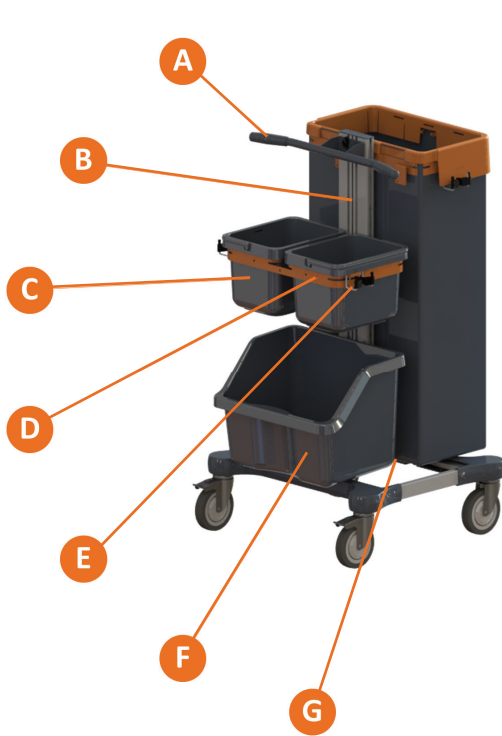

Primary Sectors:

Wet cleaning in BSCs
Spillage management in Retail

Area of use:

Small micro trolley for wet cleaning or spill management.

7518185 - TASKI Toilet Trolley 1pc W1

Configuration components:

A	1x	7517281	TASKI Pushbar Small 1pc W1+
B	1x	4129495	60927-43 Bucket 7L red
C	1x	4129747	60927-59 Bucket 7L pink
D	2x	7517270	TASKI Cloth Box Holder 1pc W1+
E	3x	7517299	TASKI Cloth Box 12L with Handle 1pc W1
F	1x	7517306	TASKI Wetmop Trolley Frame 1pc W1
G	1x	7518173	TASKI Base Plate Trolley Frame 1pc W1
H	1x	7517275	TASKI Accessory Hooks 2pc W1+
I	1x	7517311	TASKI Standard Rubber 2pc W1+
J	2x	7518174	TASKI Cloth Box Connector Plate 1pc W1+
K	1x	7517291	TASKI Wringer 1pc W1
L	1x	7518175	TASKI Single Wet Mop Holder 1pc W1
M	1x	7517293	TASKI Bucket 15L Red 1pc W1+

Primary Sectors:

Washrooms in BSCs
Washrooms in Retail

Area of use:

Small micro trolley frame equipped with for wet cleaning.

7518742 - TASKI Micro Base Trolley 1pc W1

Configuration components:

A	1x	7517281	TASKI Pushbar Small 1pc W1+
B	1x	7517306	TASKI Wetmop Trolley Frame 1pc W1
C	2x	7517242	TASKI Cloth Box 7L with Handle 1pc W1+
D	2x	7517270	TASKI Cloth Box Holder 1pc W1+
E	1x	7517275	TASKI Accessory Hooks 2pc W1+
F	1x	7517250	TASKI Half Drawer 1pc W1
G	1x	7518173	TASKI Base Plate Trolley Frame 1pc W1
H	2x	7518174	TASKI Cloth Box Connector Plate 1pc W1+
I	1x	7517265	TASKI Cover Frame 75-110 1pc W1+
J	2x	7517311	TASKI Standard Rubber 2pc W1+
K	1x	7518103	TASKI Accessory Hooks Large 2pc W1+
L	1x	7517289	TASKI Cover Bag 75-110 1pc W1+
M	1x	7517284	TASKI Accessory Holder Small 1pc W1