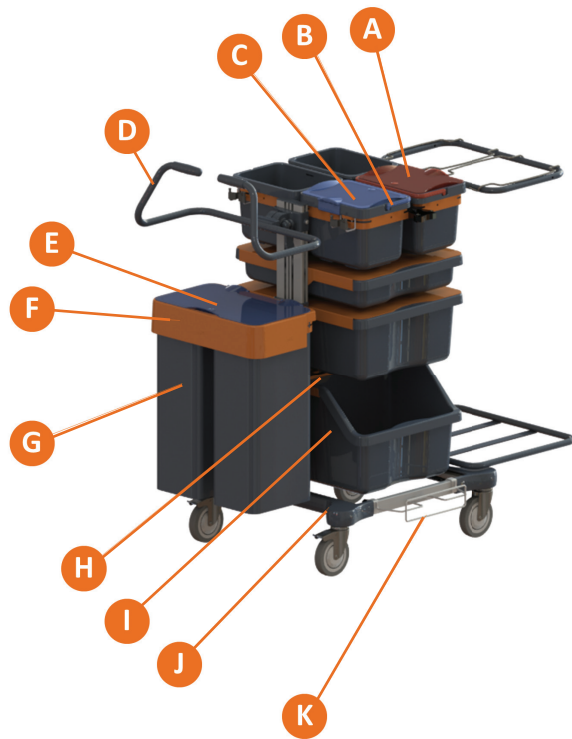

7517500 - TASKI Mini Closed Jonmaster 3.0 1pc NL

Primary Sectors:

Daily cleaning of small offices in BSCs
Daily cleaning of hospitals in Healthcare
Daily cleaning of Care Homes

Area of use:

Small frame mini trolley can be used for pre-wetted cleaning or spray and wipe method. Option for refuse collection and to add mop box and lid for mopping. Small, medium and half drawer for extra storage.

Configuration components:

A	1x	7517362	TASKI Cloth Box Lid Red 1pc W1+
B	1x	7517365	TASKI Cloth Box Coloured Grips 4pc W1
C	1x	7517243	TASKI Cloth Box Lid Blue 1pc W1+
D	1x	7517280	TASKI Pushbar Large 1pc W1
E	1x	7517263	TASKI Wastebag Lid 75-110 1pc W1
F	1x	7517265	TASKI Cover Frame 75-110 1pc W1+
G	2x	7517287	TASKI Laundry Bag Small 26L 1pc W1+
H	1x	7517279	TASKI Half Drawer Runner 1pc W1
I	1x	7517250	TASKI Half Drawer 1pc W1
J	1x	7517305	TASKI Mini Trolley Frame 1pc W1
K	1x	7517282	TASKI Mop Frame Holder 1pc W1
L	2x	7517310	TASKI Handle Holder 20-30mm 1pc W1+
M	2x	7517270	TASKI Cloth Box Holder 1pc W1+
N	1x	7517276	TASKI Crossmember 1pc W1+
O	1x	7517275	TASKI Accessory Hooks 2pc W1+
P	1x	7517311	TASKI Standard Rubber 2pc W1+
Q	1x	7517273	TASKI Wastebag Holder 110-150 1pc W1
R	4x	7517242	TASKI Cloth Box 7L with Handle 1pc W1+
S	1x	7517247	TASKI Drawer Small 1pc W1
T	2x	7517278	TASKI Drawer Runner 1pc W1+
U	1x	7517246	TASKI Drawer Medium 1pc W1+
V	1x	7517274	TASKI Folding Frame 1pc W1
W	1x	7517255	TASKI Mop Box Lid 40 1pc W1+
X	1x	7517252	TASKI Mop Box 40 1pc W1+
Y	1x	7517371	TASKI ClothBox Holder w.Connector 1pc W1
Z	1x	7517269	TASKI Mop Box Holder 1pc W1