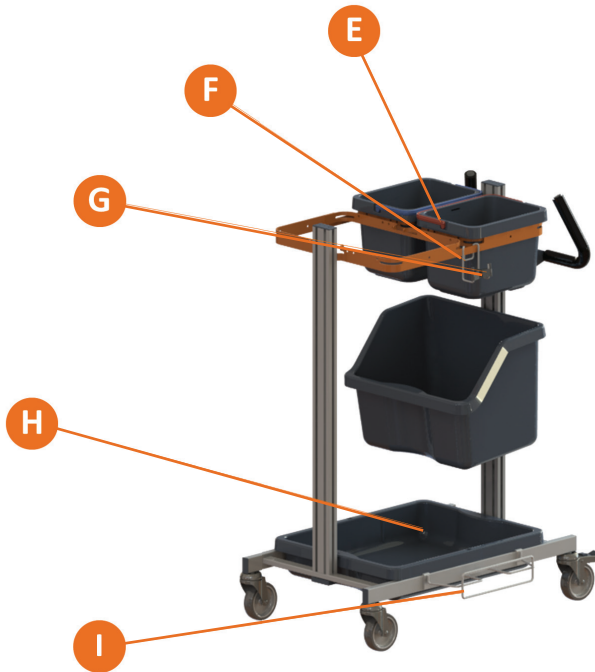

7519477 - TASKI Nano Trolley Set Small 1pc W1

Configuration components:

A	1x	7518883	TASKI Nano Trolley Basic Set 1pc W1+
B	1x	7517284	TASKI Accessory Holder Small 1pc W1
C	1x	7517250	TASKI Half Drawer 1pc W1
D	2x	7517242	TASKI Cloth Box 7L with Handle 1pc W1+
E	1x	7517365	TASKI Cloth Box Coloured Grips 4pc W1
F	1x	7518103	TASKI Accessory Hooks Large 2pc W1+
G	1x	7517311	TASKI Standard Rubber 2pc W1+
H	1x	7517247	TASKI Drawer Small 1pc W1
I	1x	7517282	TASKI Mop Frame Holder 1pc W1

Primary Sectors:

Small office cleaning in BSCs
Spot cleaning response in Retail
Spray and wipe cleaning in Food Service

Area of use:

Nano frame, small footprint basic trolley.
Most suited for spot cleaning or spray and wipe method.