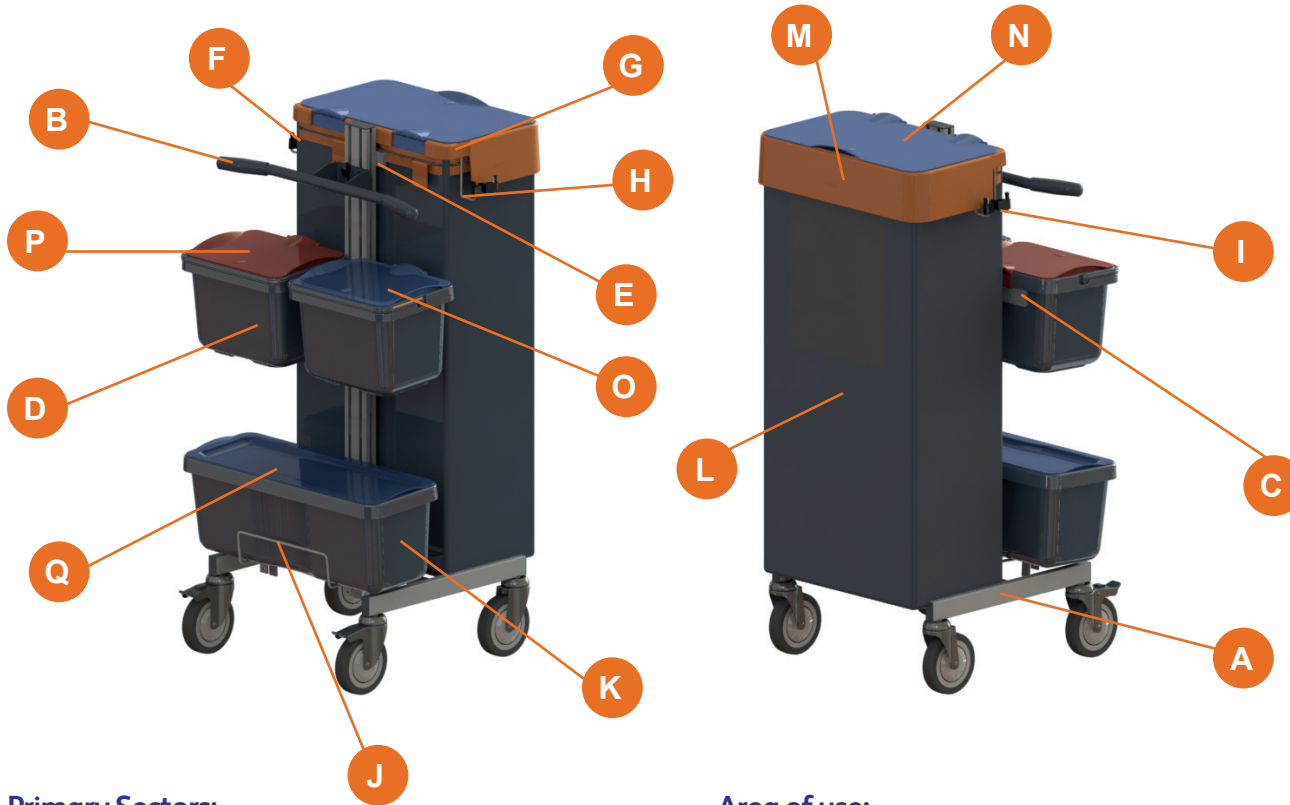

Primary Sectors:

Office cleaning in BSCs

Area of use:

Ideal for small office start ups or washroom cleaning.
Suitable for spray & wipe application

TASKI Lean Trolley Jonmaster

Configuration components:

A	1x	7524163	TASKI Lean Trolley 1pc W1
B	1x	7517281	TASKI Push bar Small 1pc W1+
C	1x	7518311	TASKI Accessory Holder for Drawer 1pc W1
D	2x	7517242	TASKI Cloth Box 7L with Handle 1pc W1+
E	1x	7517270	TASKI Cloth Box Holder 1pc W1+
F	1x	7518174	TASKI Cloth Box Connector Plate 1pc W1+
G	1x	7518900	TASKI Wastebag Rubber Band Large 1pc W1+
H	1x	7518103	TASKI Accessory Hooks Large 2pc W1+
I	1x	7517311	TASKI Standard Rubber 2pc W1+
J	1x	7518888	TASKI Nano Mop Box Holder 1pc W1+
K	1x	7517252	TASKI Mop Box 40 1pc W1+
L	1x	7517289	TASKI Cover Bag 75-110 1pc W1
M	1x	7517265	TASKI Cover Frame 75-110 1pc W1
N	1x	7517263	TASKI Waste bag Lid 75-110 1pc W1
O	1x	7517243	TASKI Cloth Box Lid Blue 1pc W1
P	1x	7517362	TASKI Cloth Box Lid Red 1pc W1
Q	1x	7517255	TASKI Mop Box Lid 40 1pc W1

Primary Sectors:

Office cleaning in BSCs

Area of use:

Ideal for pre-wetted cleaning in small areas.
Perfect solution where storage space is an issue

TASKI[®] Micro Trolley

TASKI Micro Trolley Wet 7517360

TASKI Toilet Trolley 7518185