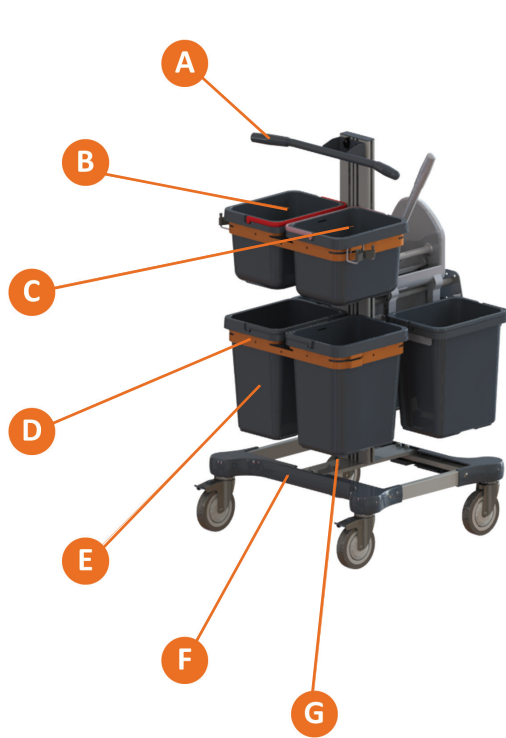

TASKI Micro Base Trolley 7518742

Configurations using: TASKI Wetmop Trolley Frame 1pc W1 - 7517306

7517360 - TASKI Micro Trolley Wet 1pc W1

Configuration components:

A	1x	7517281	TASKI Pushbar Small 1pc W1+
B	1x	7517306	TASKI Wetmop Trolley Frame 1pc W1
C	1x	7517292	TASKI Bucket 15L Blue 1pc W1+
D	1x	7517293	TASKI Bucket 15L Red 1pc W1+
E	1x	7517284	TASKI Accessory Holder Small 1pc W1
F	1x	7511293	TASKI Toolflex Clamp Tray Connect 1pc W1
G	1x	7517311	TASKI Standard Rubber 2pc W1
H	1x	7517291	TASKI Wringer 1pc W1
I	1x	7517271	TASKI Wet Mop Holder 1pc W1+

Primary Sectors:

Wet cleaning in BSCs
Spillage management in Retail

Area of use:

Small micro trolley for wet cleaning or spill management.

7518185 - TASKI Toilet Trolley 1pc W1

Configuration components:

A	1x	7517281	TASKI Pushbar Small 1pc W1+
B	1x	4129495	60927-43 Bucket 7L red
C	1x	4129747	60927-59 Bucket 7L pink
D	2x	7517270	TASKI Cloth Box Holder 1pc W1+
E	3x	7517299	TASKI Cloth Box 12L with Handle 1pc W1
F	1x	7517306	TASKI Wetmop Trolley Frame 1pc W1
G	1x	7518173	TASKI Base Plate Trolley Frame 1pc W1
H	1x	7517275	TASKI Accessory Hooks 2pc W1+
I	1x	7517311	TASKI Standard Rubber 2pc W1+
J	2x	7518174	TASKI Cloth Box Connector Plate 1pc W1+
K	1x	7517291	TASKI Wringer 1pc W1
L	1x	7518175	TASKI Single Wet Mop Holder 1pc W1
M	1x	7517293	TASKI Bucket 15L Red 1pc W1+