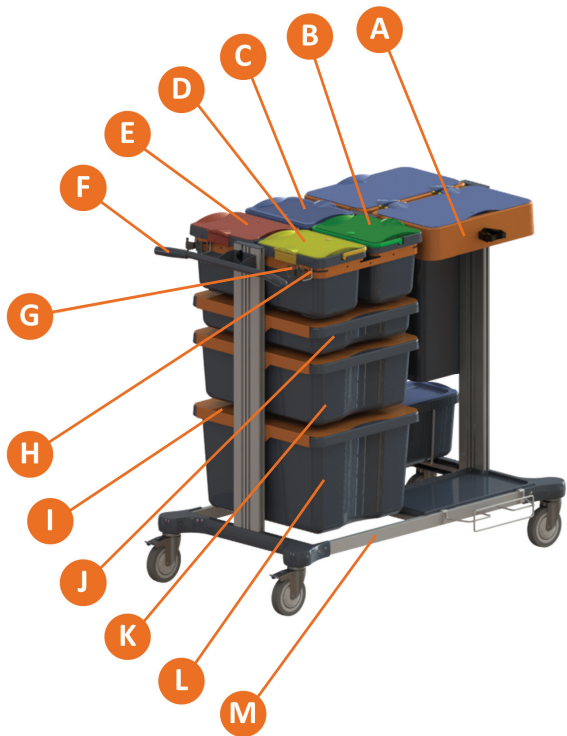

7517498 - TASKI Midi Closed Jonmaster 3.0 1pc NL

Configuration components:

A	2x	7517265	TASKI Cover Frame 75-110 1pc W1+
B	1x	7517363	TASKI Cloth Box Lid Green 1pc W1+
C	1x	7517243	TASKI Cloth Box Lid Blue 1pc W1+
D	1x	7517364	TASKI Cloth Box Lid Yellow 1pc W1+
E	1x	7517362	TASKI Cloth Box Lid Red 1pc W1+
F	1x	7517281	TASKI Pushbar Small 1pc W1+
G	1x	7517311	TASKI Standard Rubber 2pc W1+
H	1x	7517275	TASKI Accessory Hooks 2pc W1+
I	3x	7517278	TASKI Drawer Runner 1pc W1+
J	1x	7517247	TASKI Drawer Small 1pc W1
K	1x	7517246	TASKI Drawer Medium 1pc W1+
L	1x	7517245	TASKI Drawer Large 1pc W1+
M	1x	7517304	TASKI Midi Trolley Frame 1pc W1+
N	1x	7517365	TASKI Cloth Box Coloured Grips 4pc W1
O	4x	7517270	TASKI Cloth Box Holder 1pc W1+
P	2x	7517276	TASKI Crossmember 1pc W1+
Q	2x	7517310	TASKI Handle Holder 20-30mm 1pc W1+
R	2x	7517263	TASKI Wastebag Lid 75-110 1pc W1
S	2x	7517287	TASKI Laundry Bag Small 26L 1pc W1+
T	4x	7517242	TASKI Cloth Box 7L with Handle 1pc W1+
U	1x	7517282	TASKI Mop Frame Holder 1pc W1
V	1x	7517259	TASKI Support Tray 1/2 1pc W1+
W	1x	7517255	TASKI Mop Box Lid 40 1pc W1+
X	1x	7517252	TASKI Mop Box 40 1pc W1+
Y	1x	7517269	TASKI Mop Box Holder 1pc W1

Primary Sectors:

Daily cleaning hospitals in Healthcare

Area of use:

Large midi trolley for Jonmaster pre-wetted 40cm cleaning. Includes option for refuse collection with lid and laundry collection with lids. Small, medium and large drawers provide extra storage