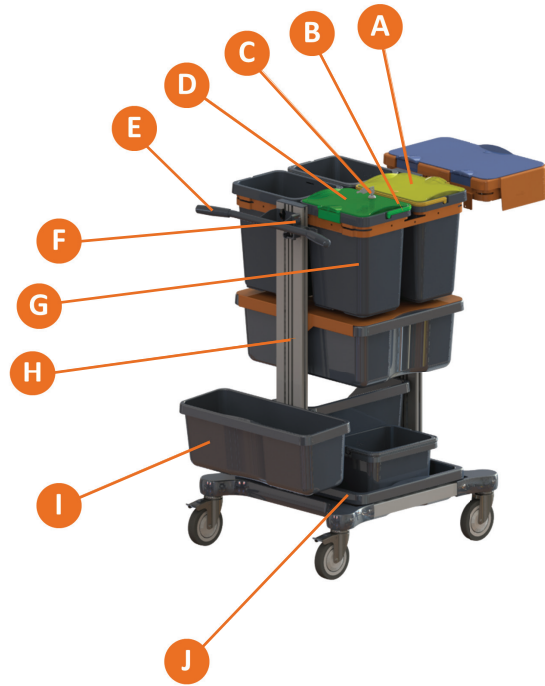

Primary Sectors:

Spray and wipe cleaning in Food Service

Area of use:

Small mini trolley with closed lids and refuse collection option for spray and wipe cleaning method.

7520074 - TASKI Mini Trolley JM EHPAD Secur 1pc W1