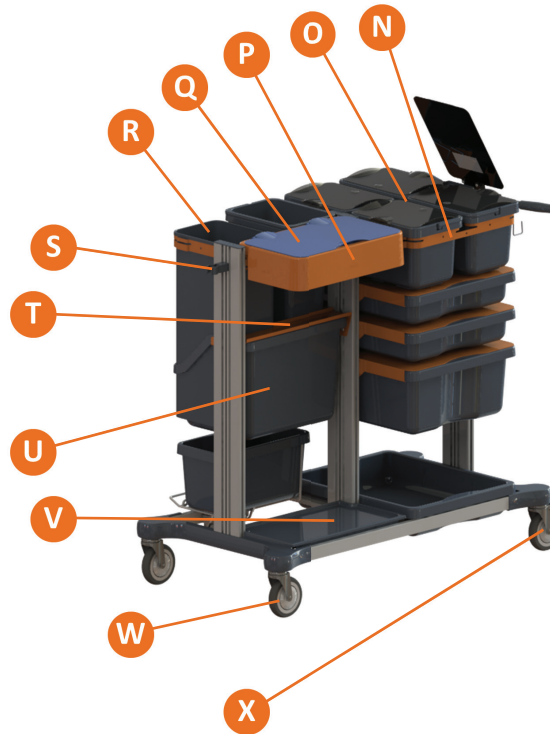

7523432 - TASKI Midi Hotel Trolley 1pc W1

Configuration components:

A	1x	7511868	TASKI Handle Holder 25-35mm 1pc W1
B	1x	7517299	TASKI Cloth Box 12L with Handle 1pc W1
C	4x	7517242	TASKI Cloth Box 7L with Handle 1pc W1+
D	4x	7521843	TASKI Cloth Box Lid Grey 1pc W1
E	1x	7517294	TASKI Document Holder 1pc W1
F	1x	7517281	TASKI Pushbar Small 1pc W1+
G	1x	7518103	TASKI Accessory Hooks Large 2pc W1+
H	3x	7517278	TASKI Drawer Runner 1pc W1+
I	3x	7517247	TASKI Drawer Small 1pc W1
J	1x	7517246	TASKI Drawer Medium 1pc W1+
K	1x	7517304	TASKI Midi Trolley Frame 1pc W1+
L	1x	7517253	TASKI Mop Box 25 1pc W1
M	1x	7517269	TASKI Mop Box Holder 1pc W1
N	4x	7517270	TASKI Cloth Box Holder 1pc W1+
O	2x	7517276	TASKI Crossmember 1pc W1+
P	1x	7517265	TASKI Cover Frame 75-110 1pc W1+
Q	1x	7517263	TASKI Wastebag Lid 75-110 1pc W1
R	1x	7517287	TASKI Laundry Bag Small 26L 1pc W1+
S	1x	7517992	TASKI Handle Holder for Profile 1pc W1
T	1x	7517279	TASKI Half Drawer Runner 1pc W1
U	1x	7517250	TASKI Half Drawer 1pc W1
V	1x	7517259	TASKI Support Tray 1/2 1pc W1+
W	2x	4130958	60928-14 Castor compl 125/33
X	2x	4130959	60928-15 Castor compl 125/33 w. stopper

Primary Sectors:

Daily cleaning in large BSCs
Daily cleaning in large Healthcare sites

Area of use:

Midi trolley frame equipped for pre-wetted cleaning or spray & wipe method with additional storage