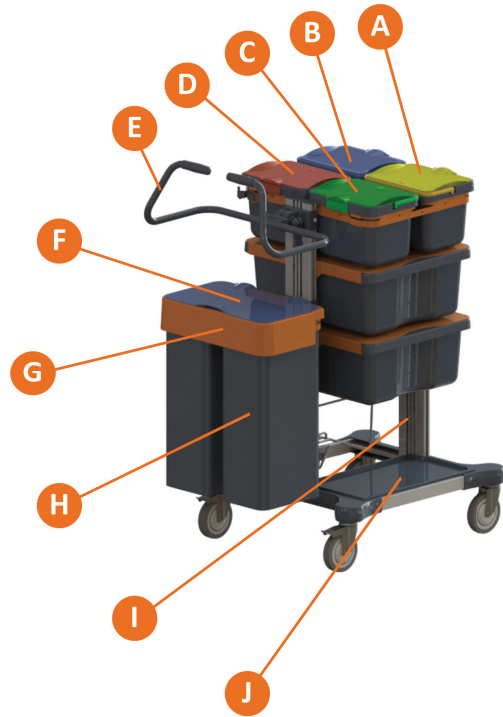

Primary Sectors:

Spray and wipe cleaning with refuse collection in BSCs

Area of use:

Small mini trolley frame with three options for refuse collection.

7517358 - TASKI Mini Closed for Jonmaster 1pc W1

Configuration components: