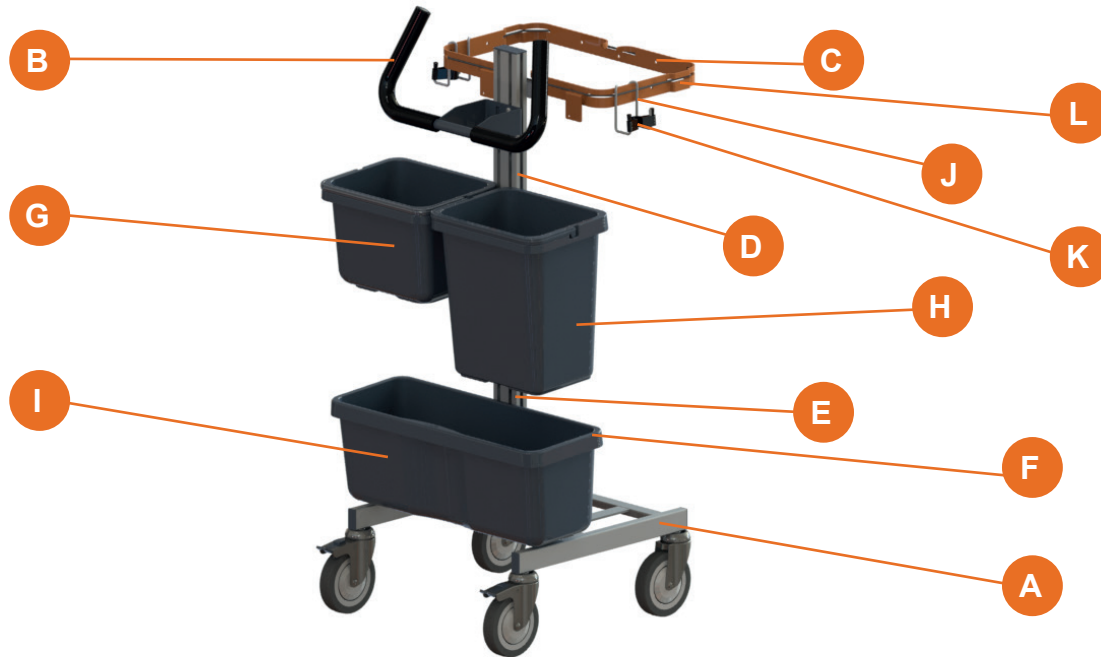

TASKI Lean Trolley Ready to Clean

Configuration components:

A	1x	7524163	TASKI Lean Trolley 1pc W1
B	1x	7521797	TASKI Pushbar Nano 1pc W1
C	1x	7517270	TASKI Cloth Box Holder 1pc W1+
D	1x	7518174	TASKI Cloth Box Connector Plate 1pc W1+
E	1x	7517284	TASKI Accessory Holder Small 1pc W1
F	1x	7518311	TASKI Accessory Holder for Drawer 1pc W1
G	1x	7517242	TASKI Cloth Box 7L with Handle 1pc W1+
H	1x	7517299	TASKI Cloth Box 12L with Handle 1pc W1
I	1x	7517252	TASKI Mop Box 40 1pc W1+
J	1x	7518103	TASKI Accessory Hooks Large 2pc W1+
K	1x	7517311	TASKI Standard Rubber 2pc W1+
L	1x	7518900	TASKI Wastebag Rubber Band Large 1pc W1+

Primary Sectors:

Office cleaning in BSCs

Area of use:

Super-compact solution for spray & wipe cleaning