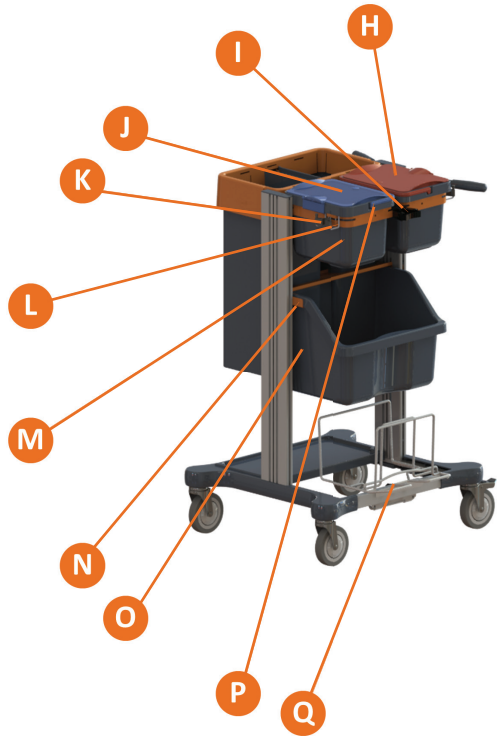

7517354 - TASKI Mini Open for Jonmaster 1pc W1

Configuration components:

A	1x	7517305	TASKI Mini Trolley Frame 1pc W1
B	1x	7517276	TASKI Crossmember 1pc W1+
C	1x	7517265	TASKI Cover Frame 75-110 1pc W1+
D	1x	7517281	TASKI Pushbar Small 1pc W1+
E	2x	7517270	TASKI Cloth Box Holder 1pc W1+
F	2x	7517287	TASKI Laundry Bag Small 26L 1pc W1+
G	1x	7517259	TASKI Support Tray 1/2 1pc W1+
H	1x	7517362	TASKI Cloth Box Lid Red 1pc W1+
I	1x	7517310	TASKI Handle Holder 20-30mm 1pc W1+
J	1x	7517243	TASKI Cloth Box Lid Blue 1pc W1+
K	1x	7517311	TASKI Standard Rubber 2pc W1+
L	1x	7517275	TASKI Accessory Hooks 2pc W1+
M	2x	7517242	TASKI Cloth Box 7L with Handle 1pc W1+
N	1x	7517279	TASKI Half Drawer Runner 1pc W1
O	1x	7517250	TASKI Half Drawer 1pc W1
P	1x	7517365	TASKI Cloth Box Coloured Grips 4pc W1
Q	1x	7517269	TASKI Mop Box Holder 1pc W1

Primary Sectors:

- Daily cleaning hospitals in Healthcare
- Daily cleaning offices in BSC
- Daily cleaning of Care Homes

Area of use:

Small mini trolley frame for Jonmaster pre-wetted cleaning.