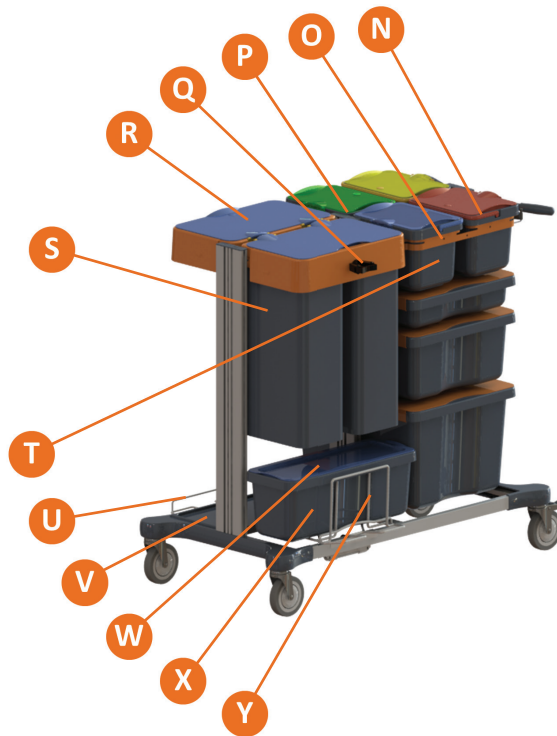

7517498 - TASKI Midi Closed Jonmaster 3.0 1pc NL

Configuration components:

A	2x	7517265	TASKI Cover Frame 75-110 1pc W1+
B	1x	7517363	TASKI Cloth Box Lid Green 1pc W1+
C	1x	7517243	TASKI Cloth Box Lid Blue 1pc W1+
D	1x	7517364	TASKI Cloth Box Lid Yellow 1pc W1+
E	1x	7517362	TASKI Cloth Box Lid Red 1pc W1+
F	1x	7517281	TASKI Pushbar Small 1pc W1+
G	1x	7517311	TASKI Standard Rubber 2pc W1+
H	1x	7517275	TASKI Accessory Hooks 2pc W1+
I	3x	7517278	TASKI Drawer Runner 1pc W1+
J	1x	7517247	TASKI Drawer Small 1pc W1
K	1x	7517246	TASKI Drawer Medium 1pc W1+
L	1x	7517245	TASKI Drawer Large 1pc W1+
M	1x	7517304	TASKI Midi Trolley Frame 1pc W1+
N	1x	7517365	TASKI Cloth Box Coloured Grips 4pc W1
O	4x	7517270	TASKI Cloth Box Holder 1pc W1+
P	2x	7517276	TASKI Crossmember 1pc W1+
Q	2x	7517310	TASKI Handle Holder 20-30mm 1pc W1+
R	2x	7517263	TASKI Wastebag Lid 75-110 1pc W1
S	2x	7517287	TASKI Laundry Bag Small 26L 1pc W1+
T	4x	7517242	TASKI Cloth Box 7L with Handle 1pc W1+
U	1x	7517282	TASKI Mop Frame Holder 1pc W1
V	1x	7517259	TASKI Support Tray 1/2 1pc W1+
W	1x	7517255	TASKI Mop Box Lid 40 1pc W1+
X	1x	7517252	TASKI Mop Box 40 1pc W1+
Y	1x	7517269	TASKI Mop Box Holder 1pc W1

Primary Sectors:

Daily cleaning hospitals in Healthcare

Area of use:

Large midi trolley for Jonmaster pre-wetted 40cm cleaning. Includes option for refuse collection with lid and laundry collection with lids. Small, medium and large drawers provide extra storage