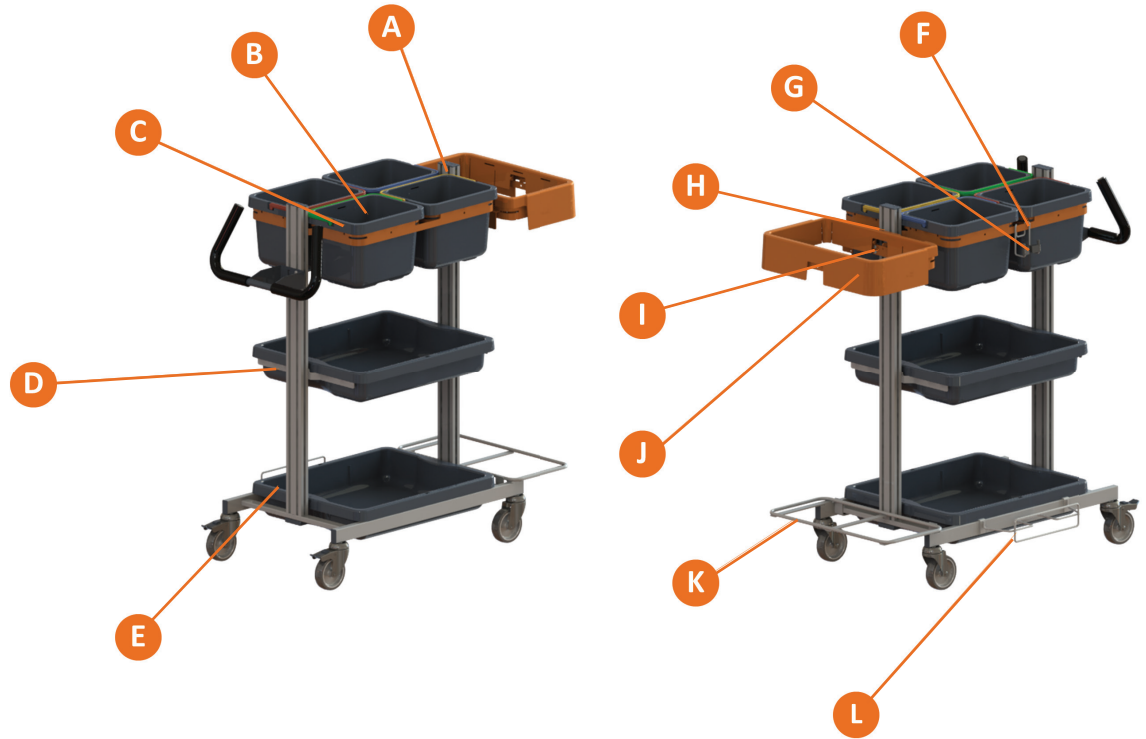

7519478 - TASKI Nano Trolley Set Large 1pc W1

Configuration components:

A	1x	7518883	TASKI Nano Trolley Basic Set 1pc W1+
B	4x	7517242	TASKI Cloth Box 7L with Handle 1pc W1+
C	1x	7517365	TASKI Cloth Box Coloured Grips 4pc W1
D	1x	7518887	TASKI Nano Drawer Holder 2pc W1+
E	2x	7517247	TASKI Drawer Small 1pc W1
F	1x	7518103	TASKI Accessory Hooks Large 2pc W1+
G	1x	7517311	TASKI Standard Rubber 2pc W1+
H	1x	7518174	TASKI Cloth Box Connector Plate 1pc W1+
I	1x	7517270	TASKI Cloth Box Holder 1pc W1+
J	1x	7520089	TASKI Nano Cover Frame 75-110 1pc W1+
K	1x	7518884	TASKI Nano Trolley Extension 1pc W1+
L	1x	7517282	TASKI Mop Frame Holder 1pc W1

Primary Sectors:

Office cleaning in BSCs

Area of use:

Nano frame small footprint open trolley for spray and wipe cleaning, includes option for refuse collection.