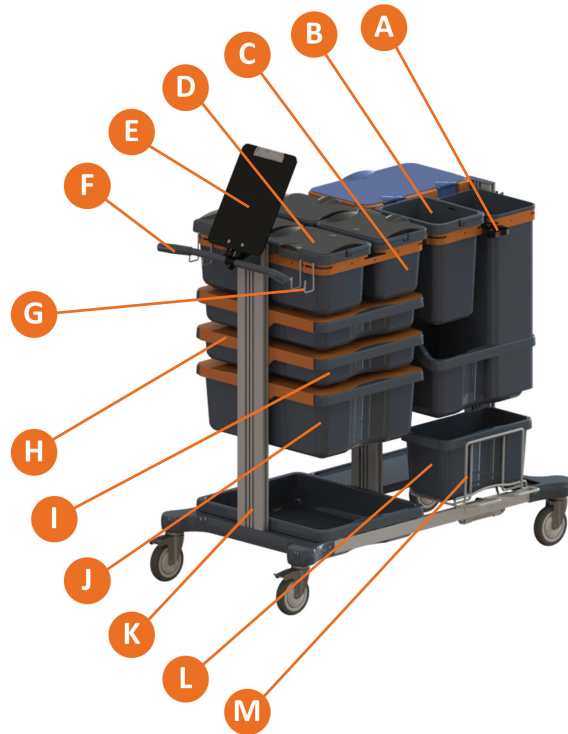

7523432 - TASKI Midi Hotel Trolley 1pc W1

Configuration components:

A	1x	7511868	TASKI Handle Holder 25-35mm 1pc W1
B	1x	7517299	TASKI Cloth Box 12L with Handle 1pc W1
C	4x	7517242	TASKI Cloth Box 7L with Handle 1pc W1+
D	4x	7521843	TASKI Cloth Box Lid Grey 1pc W1
E	1x	7517294	TASKI Document Holder 1pc W1
F	1x	7517281	TASKI Pushbar Small 1pc W1+
G	1x	7518103	TASKI Accessory Hooks Large 2pc W1+
H	3x	7517278	TASKI Drawer Runner 1pc W1+
I	3x	7517247	TASKI Drawer Small 1pc W1
J	1x	7517246	TASKI Drawer Medium 1pc W1+
K	1x	7517304	TASKI Midi Trolley Frame 1pc W1+
L	1x	7517253	TASKI Mop Box 25 1pc W1
M	1x	7517269	TASKI Mop Box Holder 1pc W1
N	4x	7517270	TASKI Cloth Box Holder 1pc W1+
O	2x	7517276	TASKI Crossmember 1pc W1+
P	1x	7517265	TASKI Cover Frame 75-110 1pc W1+
Q	1x	7517263	TASKI Wastebag Lid 75-110 1pc W1
R	1x	7517287	TASKI Laundry Bag Small 26L 1pc W1+
S	1x	7517992	TASKI Handle Holder for Profile 1pc W1
T	1x	7517279	TASKI Half Drawer Runner 1pc W1
U	1x	7517250	TASKI Half Drawer 1pc W1
V	1x	7517259	TASKI Support Tray 1/2 1pc W1+
W	2x	4130958	60928-14 Castor compl 125/33
X	2x	4130959	60928-15 Castor compl 125/33 w. stopper

Primary Sectors:

Daily cleaning in large BSCs
Daily cleaning in large Healthcare sites

Area of use:

Midi trolley frame equipped for pre-wetted cleaning or spray & wipe method with additional storage