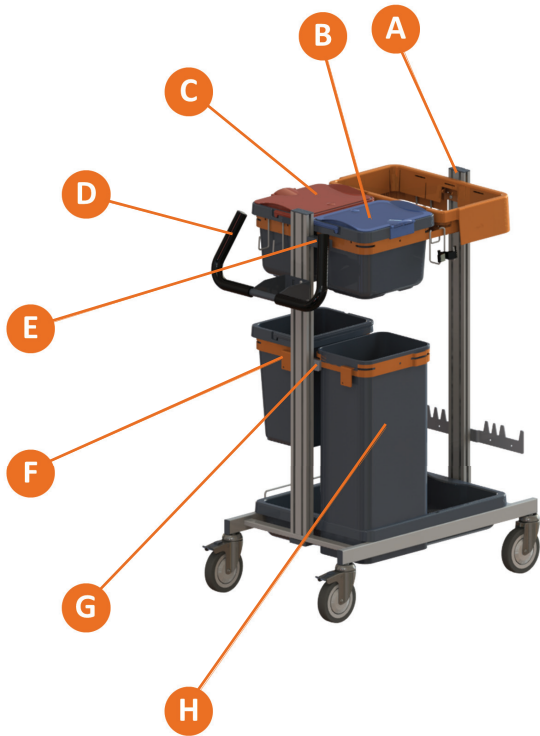

7519590 - TASKI Nano Trolley Small 1pc W1

Configuration components:

A	1x	7523267	TASKI Nano BasicSet 125 w/o P-bar 1pc W1
B	1x	7517243	TASKI Cloth Box Lid Blue 1pc W1+
C	1x	7517362	TASKI Cloth Box Lid Blue 1pc W1+
D	1x	7521797	TASKI Pushbar Nano 1pc W1
E	1x	7517992	TASKI Handle Holder for Profile 1pc W1
F	1x	7517270	TASKI Cloth Box Holder 1pc W1+
G	1x	7518174	TASKI Cloth Box Connector Plate 1pc W1+
H	1x	7517287	TASKI Laundry Bag Small 26L 1pc W1+
I	2x	7517242	TASKI Cloth Box 7L with Handle 1pc W1+
J	2x	7518103	TASKI Accessory Hooks Large 2pc W1+
K	1x	7517311	TASKI Standard Rubber 2pc W1+
L	1x	7520089	TASKI Nano Cover Frame 75-110 1pc W1+
M	1x	7517299	TASKI Cloth Box 12L with Handle 1pc W1
N	1x	7518311	TASKI Accessory Holder for Drawer 1pc W1
O	1x	7517247	TASKI Drawer Small 1pc W1
P	1x	7517282	TASKI Mop Frame Holder 1pc W1

Primary Sectors:

Small office cleaning in BSCs
Spray and wipe cleaning in Retail
Spray and wipe cleaning in Food Service

Area of use:

Nano frame, small footprint trolley for use with disposable or conventional microfibre with refuse collection option.