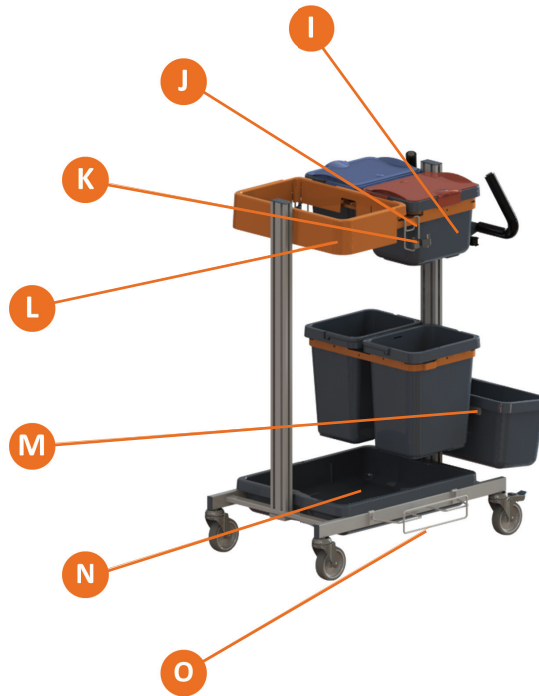

7519938 - TASKI Nano for JM Method 1pc W1

Configuration components:

A	1x	7518883	TASKI Nano Trolley Basic Set 1pc W1+
B	1x	7517243	TASKI Cloth Box Lid Blue 1pc W1+
C	1x	7517362	TASKI Cloth Box Lid Red 1pc W1+
D	2x	7511293	TASKI Toolflex Clamp Tray Connect 1pc W1
E	1x	7517270	TASKI Cloth Box Holder 1pc W1+
F	1x	7518174	TASKI Cloth Box Connector Plate 1pc W1+
G	1x	7517252	TASKI Mop Box 40 1pc W1+
H	2x	7517299	TASKI Cloth Box 12L with Handle 1pc W1
I	2x	7517242	TASKI Cloth Box 7L with Handle 1pc W1+
J	1x	7518103	TASKI Accessory Hooks Large 2pc W1+
K	1x	7517311	TASKI Standard Rubber 2pc W1+
L	1x	7517265	TASKI Cover Frame 75-110 1pc W1+
M	1x	7518311	TASKI Accessory Holder for Drawer 1pc W1
N	1x	7517247	TASKI Drawer Small 1pc W1
O	1x	7517282	TASKI Mop Frame Holder 1pc W1

Primary Sectors:

- Small office cleaning in BSCs
- Daily cleaning of hospitals in Healthcare
- Daily cleaning of Care Homes

Area of use:

Nano frame, small footprint trolley for use with pre-wetted 40cm cleaning and refuse collection option.