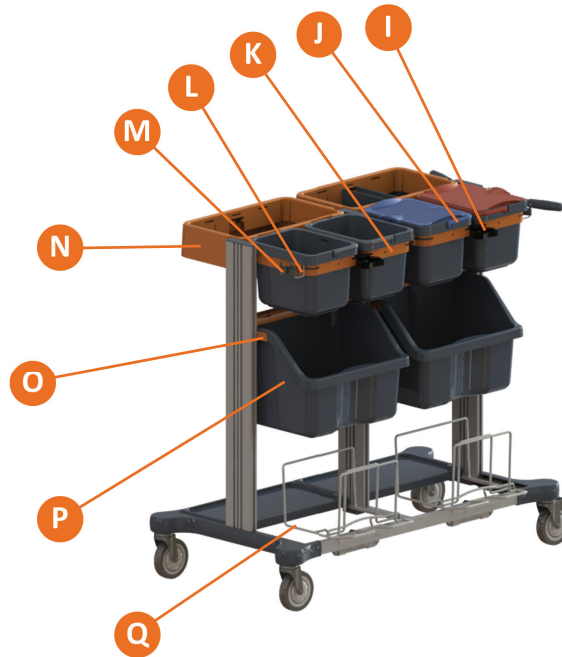

7517355 - TASKI Midi Open for Jonmaster 1pc W1

Configuration components:

A	2x	7517276	TASKI Crossmember 1pc W1+
B	1x	7517243	TASKI Cloth Box Lid Blue 1pc W1+
C	1x	7517362	TASKI Cloth Box Lid Red 1pc W1+
D	1x	7517281	TASKI Pushbar Small 1pc W1+
E	4x	7517242	TASKI Cloth Box 7L with Handle 1pc W1+
F	1x	7517304	TASKI Midi Trolley Frame 1pc W1+
G	2x	7517287	TASKI Laundry Bag Small 26L 1pc W1+
H	2x	7517259	TASKI Support Tray 1/2 1pc W1+
I	1x	7517310	TASKI Handle Holder 20-30mm 1pc W1+
J	1x	7517365	TASKI Cloth Box Coloured Grips 4pc W1
K	4x	7517270	TASKI Cloth Box Holder 1pc W1+
L	1x	7517275	TASKI Accessory Hooks 2pc W1+
M	1x	7517311	TASKI Standard Rubber 2pc W1+
N	2x	7517265	TASKI Cover Frame 75-110 1pc W1+
O	2x	7517279	TASKI Half Drawer Runner 1pc W1
P	2x	7517250	TASKI Half Drawer 1pc W1
Q	2x	7517269	TASKI Mop Box Holder 1pc W1

Primary Sectors:

Daily cleaning hospitals in Healthcare
Daily cleaning offices in BSC

Area of use:

Large midi trolley frame for Jonmaster pre-wetted cleaning.
Includes option for refuse collection.