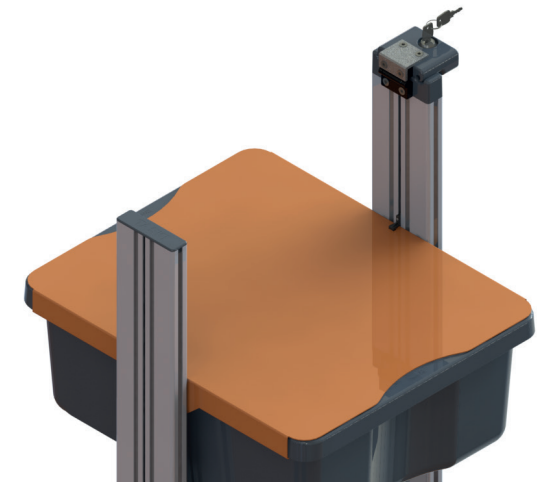

TASKI Trolley Locking System overview

...to lock Cloth Box Lid, Half Drawer Lid,...

...to lock 4 Cloth Box Lids and Drawers,...

...to lock Drawers,...