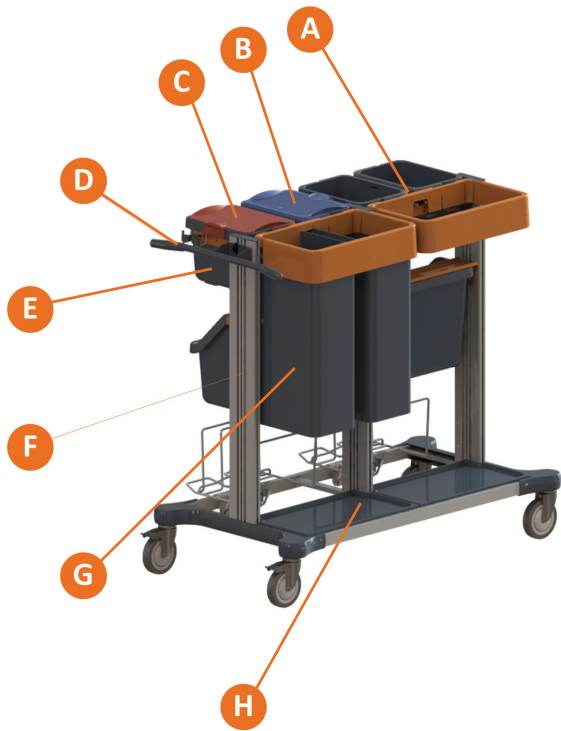

7517355 - TASKI Midi Open for Jonmaster 1pc W1

Configuration components:

A	2x	7517276	TASKI Crossmember 1pc W1+
B	1x	7517243	TASKI Cloth Box Lid Blue 1pc W1+
C	1x	7517362	TASKI Cloth Box Lid Red 1pc W1+
D	1x	7517281	TASKI Pushbar Small 1pc W1+
E	4x	7517242	TASKI Cloth Box 7L with Handle 1pc W1+
F	1x	7517304	TASKI Midi Trolley Frame 1pc W1+
G	2x	7517287	TASKI Laundry Bag Small 26L 1pc W1+
H	2x	7517259	TASKI Support Tray 1/2 1pc W1+
I	1x	7517310	TASKI Handle Holder 20-30mm 1pc W1+
J	1x	7517365	TASKI Cloth Box Coloured Grips 4pc W1
K	4x	7517270	TASKI Cloth Box Holder 1pc W1+
L	1x	7517275	TASKI Accessory Hooks 2pc W1+
M	1x	7517311	TASKI Standard Rubber 2pc W1+
N	2x	7517265	TASKI Cover Frame 75-110 1pc W1+
O	2x	7517279	TASKI Half Drawer Runner 1pc W1
P	2x	7517250	TASKI Half Drawer 1pc W1
Q	2x	7517269	TASKI Mop Box Holder 1pc W1

Primary Sectors:

Daily cleaning hospitals in Healthcare
Daily cleaning offices in BSC

Area of use:

Large midi trolley frame for Jonmaster pre-wetted cleaning.
Includes option for refuse collection.