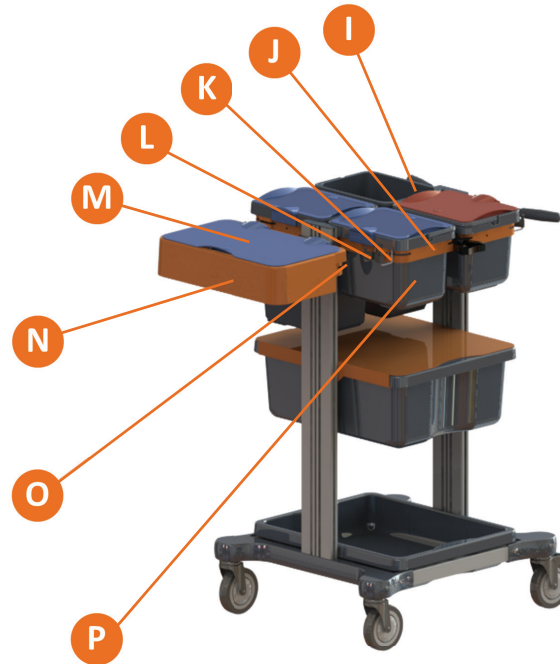

7518227 - TASKI Mini Trolley Kitchen Cleaning

Configuration components:

A	2x	7517243	TASKI Cloth Box Lid Blue 1pc W1+
B	2x	7517299	TASKI Cloth Box 12L with Handle 1pc W1
C	1x	7517362	TASKI Cloth Box Lid Red 1pc W1+
D	1x	7517281	TASKI Pushbar Small 1pc W1+
E	1x	7517278	TASKI Drawer Runner 1pc W1+
F	1x	7517246	TASKI Drawer Medium 1pc W1+
G	1x	7517305	TASKI Mini Trolley Frame 1pc W1
H	1x	7517247	TASKI Drawer Small 1pc W
I	1x	7517276	TASKI Crossmember 1pc W1+
J	2x	7517270	TASKI Cloth Box Holder 1pc W1+
K	2x	7517275	TASKI Accessory Hooks 2pc W1+
L	2x	7517311	TASKI Standard Rubber 2pc W1+
M	1x	7517263	TASKI Wastebag Lid 75-110 1pc W1
N	1x	7517265	TASKI Cover Frame 75-110 1pc W1+
O	1x	7517371	TASKI ClothBox Holder w.Connector 1pc W1
P	2x	7517242	TASKI Cloth Box 7L with Handle 1pc W1+

Primary Sectors:

Spray and wipe cleaning in Food Service

Area of use:

Small mini trolley with closed lids and refuse collection option for spray and wipe cleaning method.