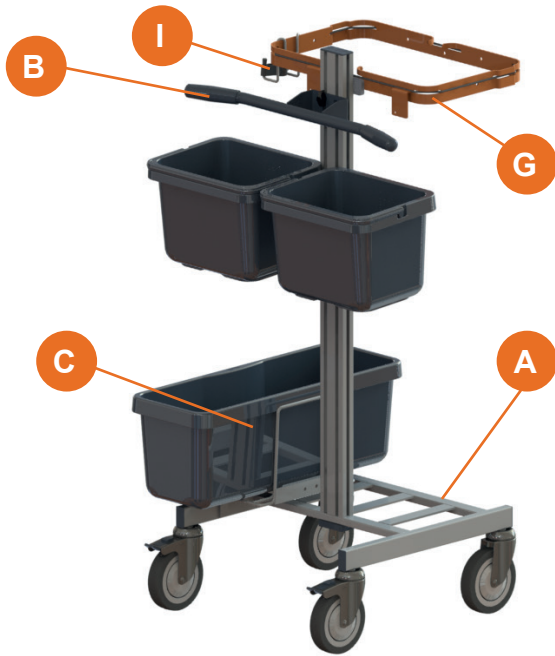

Primary Sectors:

Office cleaning in BSCs

Area of use:

Super-compact solution for spray & wipe cleaning

TASKI Lean Trolley BSC

Configuration components:

A	1x	7524163	TASKI Lean Trolley 1pc W1
B	1x	7517281	TASKI Pushbar Small 1pc W1+
C	1x	7518311	TASKI Accessory Holder for Drawer 1pc W1
D	2x	7517242	TASKI Cloth Box 7L with Handle 1pc W1+
E	1x	7517270	TASKI Cloth Box Holder 1pc W1+
F	1x	7518174	TASKI Cloth Box Connector Plate 1pc W1+
G	1x	7518900	TASKI Wastebag Rubber Band Large 1pc W1+
H	1x	7518103	TASKI Accessory Hooks Large 2pc W1+
I	1x	7517311	TASKI Standard Rubber 2pc W1+
J	1x	7518888	TASKI Nano Mop Box Holder 1pc W1+
K	1x	7517252	TASKI Mop Box 40 1pc W1+

Primary Sectors:

Office cleaning in BSCs

Area of use:

Ideal for small office start ups or washroom cleaning.
Suitable for spray & wipe application

TASKI Lean Trolley Jonmaster

Configuration components:

A	1x	7524163	TASKI Lean Trolley 1pc W1
B	1x	7517281	TASKI Push bar Small 1pc W1+
C	1x	7518311	TASKI Accessory Holder for Drawer 1pc W1
D	2x	7517242	TASKI Cloth Box 7L with Handle 1pc W1+
E	1x	7517270	TASKI Cloth Box Holder 1pc W1+
F	1x	7518174	TASKI Cloth Box Connector Plate 1pc W1+
G	1x	7518900	TASKI Wastebag Rubber Band Large 1pc W1+
H	1x	7518103	TASKI Accessory Hooks Large 2pc W1+
I	1x	7517311	TASKI Standard Rubber 2pc W1+
J	1x	7518888	TASKI Nano Mop Box Holder 1pc W1+
K	1x	7517252	TASKI Mop Box 40 1pc W1+
L	1x	7517289	TASKI Cover Bag 75-110 1pc W1
M	1x	7517265	TASKI Cover Frame 75-110 1pc W1
N	1x	7517263	TASKI Waste bag Lid 75-110 1pc W1
O	1x	7517243	TASKI Cloth Box Lid Blue 1pc W1
P	1x	7517362	TASKI Cloth Box Lid Red 1pc W1
Q	1x	7517255	TASKI Mop Box Lid 40 1pc W1