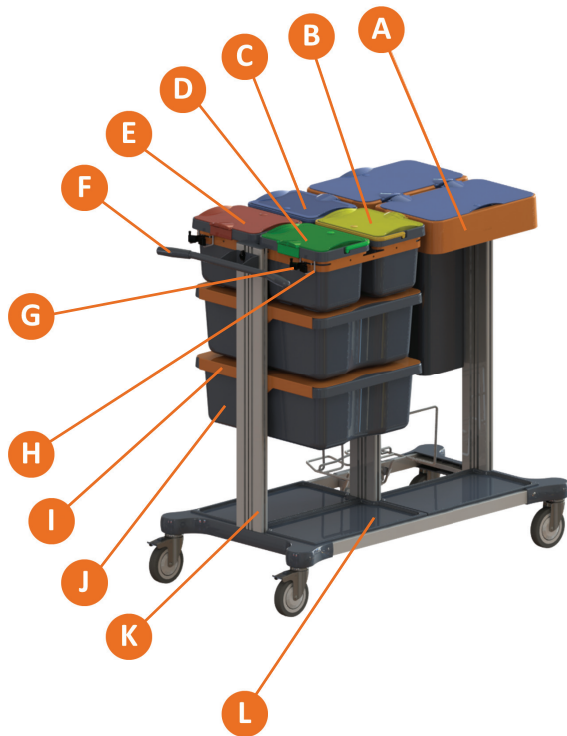

Primary Sectors:

Daily cleaning hospitals in Healthcare
Daily cleaning offices in BSC

Area of use:

Large midi trolley frame for Jonmaster pre-wetted cleaning.
Includes option for refuse collection.

7517359 - TASKI Midi Closed for Jonmaster 1pc W1