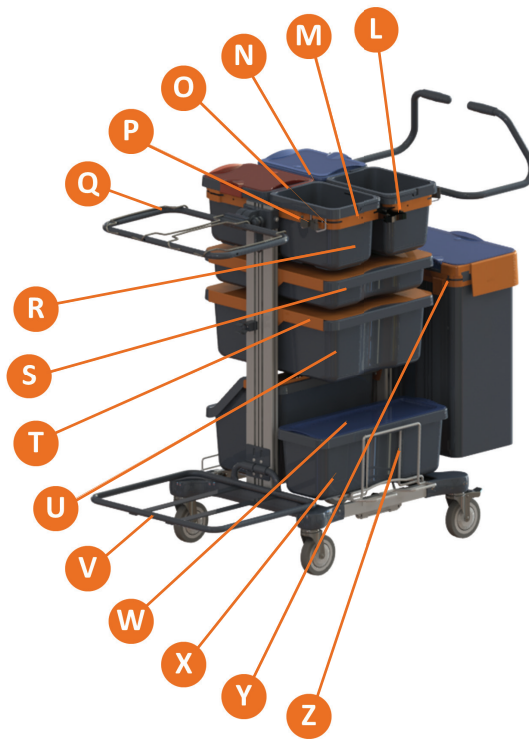

7517500 - TASKI Mini Closed Jonmaster 3.0 1pc NL

Primary Sectors:

Daily cleaning of small offices in BSCs
Daily cleaning of hospitals in Healthcare
Daily cleaning of Care Homes

Area of use:

Small frame mini trolley can be used for pre-wetted cleaning or spray and wipe method. Option for refuse collection and to add mop box and lid for mopping. Small, medium and half drawer for extra storage.

Configuration components:

A	1x	7517362	TASKI Cloth Box Lid Red 1pc W1+
B	1x	7517365	TASKI Cloth Box Coloured Grips 4pc W1
C	1x	7517243	TASKI Cloth Box Lid Blue 1pc W1+
D	1x	7517280	TASKI Pushbar Large 1pc W1
E	1x	7517263	TASKI Wastebag Lid 75-110 1pc W1
F	1x	7517265	TASKI Cover Frame 75-110 1pc W1+
G	2x	7517287	TASKI Laundry Bag Small 26L 1pc W1+
H	1x	7517279	TASKI Half Drawer Runner 1pc W1
I	1x	7517250	TASKI Half Drawer 1pc W1
J	1x	7517305	TASKI Mini Trolley Frame 1pc W1
K	1x	7517282	TASKI Mop Frame Holder 1pc W1
L	2x	7517310	TASKI Handle Holder 20-30mm 1pc W1+
M	2x	7517270	TASKI Cloth Box Holder 1pc W1+
N	1x	7517276	TASKI Crossmember 1pc W1+
O	1x	7517275	TASKI Accessory Hooks 2pc W1+
P	1x	7517311	TASKI Standard Rubber 2pc W1+
Q	1x	7517273	TASKI Wastebag Holder 110-150 1pc W1
R	4x	7517242	TASKI Cloth Box 7L with Handle 1pc W1+
S	1x	7517247	TASKI Drawer Small 1pc W1
T	2x	7517278	TASKI Drawer Runner 1pc W1+
U	1x	7517246	TASKI Drawer Medium 1pc W1+
V	1x	7517274	TASKI Folding Frame 1pc W1
W	1x	7517255	TASKI Mop Box Lid 40 1pc W1+
X	1x	7517252	TASKI Mop Box 40 1pc W1+
Y	1x	7517371	TASKI ClothBox Holder w.Connector 1pc W1
Z	1x	7517269	TASKI Mop Box Holder 1pc W1