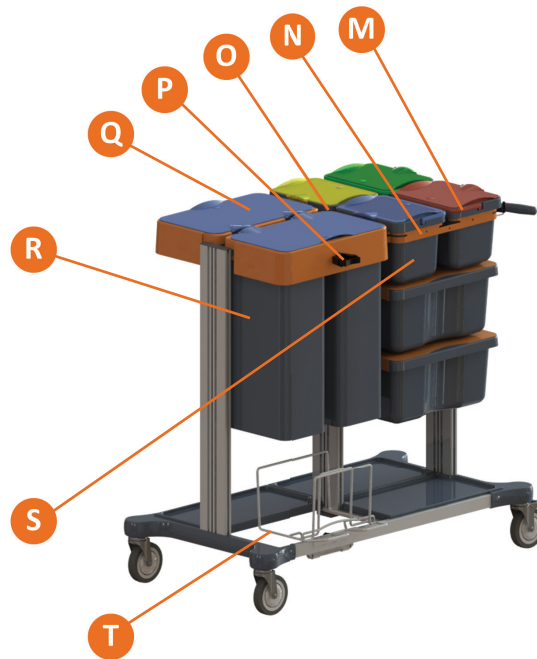

Primary Sectors:

Daily cleaning hospitals in Healthcare
Daily cleaning offices in BSC

Area of use:

Large midi trolley frame for Jonmaster pre-wetted cleaning.
Includes option for refuse collection.

7517359 - TASKI Midi Closed for Jonmaster 1pc W1