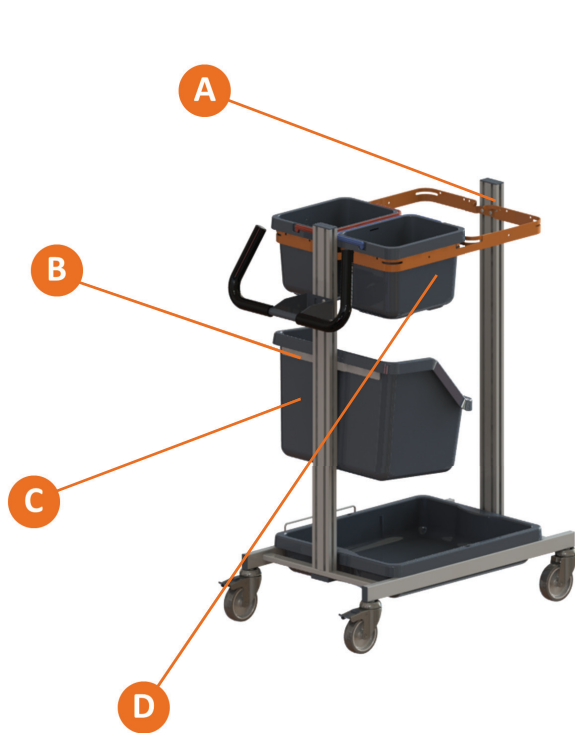

7519477 - TASKI Nano Trolley Set Small 1pc W1

Configuration components:

A	1x	7518883	TASKI Nano Trolley Basic Set 1pc W1+
B	1x	7517284	TASKI Accessory Holder Small 1pc W1
C	1x	7517250	TASKI Half Drawer 1pc W1
D	2x	7517242	TASKI Cloth Box 7L with Handle 1pc W1+
E	1x	7517365	TASKI Cloth Box Coloured Grips 4pc W1
F	1x	7518103	TASKI Accessory Hooks Large 2pc W1+
G	1x	7517311	TASKI Standard Rubber 2pc W1+
H	1x	7517247	TASKI Drawer Small 1pc W1
I	1x	7517282	TASKI Mop Frame Holder 1pc W1

Primary Sectors:

Small office cleaning in BSCs
Spot cleaning response in Retail
Spray and wipe cleaning in Food Service

Area of use:

Nano frame, small footprint basic trolley.
Most suited for spot cleaning or spray and wipe method.