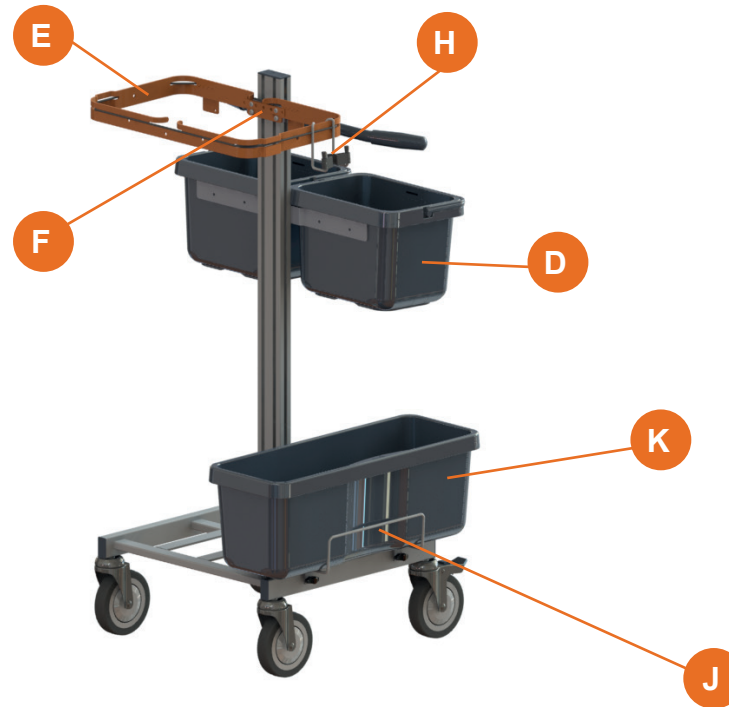

Primary Sectors:

Office cleaning in BSCs

Area of use:

Super-compact solution for spray & wipe cleaning

TASKI Lean Trolley BSC

Configuration components:

A	1x	7524163	TASKI Lean Trolley 1pc W1
B	1x	7517281	TASKI Pushbar Small 1pc W1+
C	1x	7518311	TASKI Accessory Holder for Drawer 1pc W1
D	2x	7517242	TASKI Cloth Box 7L with Handle 1pc W1+
E	1x	7517270	TASKI Cloth Box Holder 1pc W1+
F	1x	7518174	TASKI Cloth Box Connector Plate 1pc W1+
G	1x	7518900	TASKI Wastebag Rubber Band Large 1pc W1+
H	1x	7518103	TASKI Accessory Hooks Large 2pc W1+
I	1x	7517311	TASKI Standard Rubber 2pc W1+
J	1x	7518888	TASKI Nano Mop Box Holder 1pc W1+
K	1x	7517252	TASKI Mop Box 40 1pc W1+