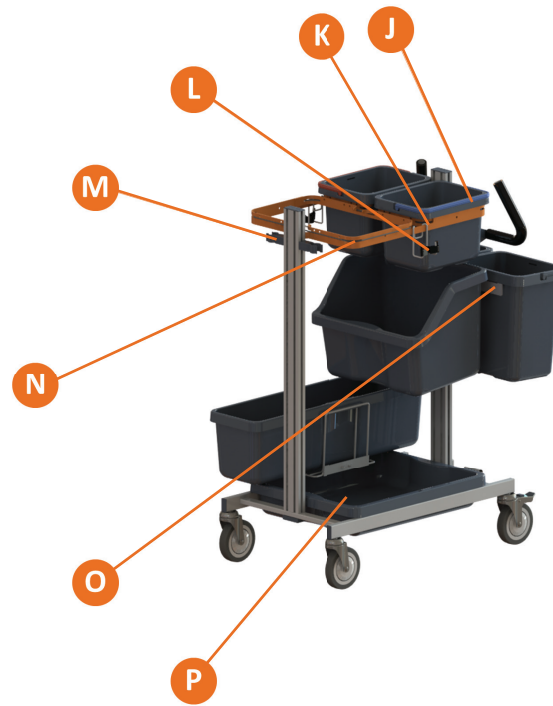

Primary Sectors:

Office cleaning in BSCs
Patient room cleaning in hospitals

Area of use:

Nano trolley equipped for pre-wetted cleaning with 25cm & 40cm mops

7522913 - TASKI Nano Medium 60 Box Side 1pc W1

Configuration components: