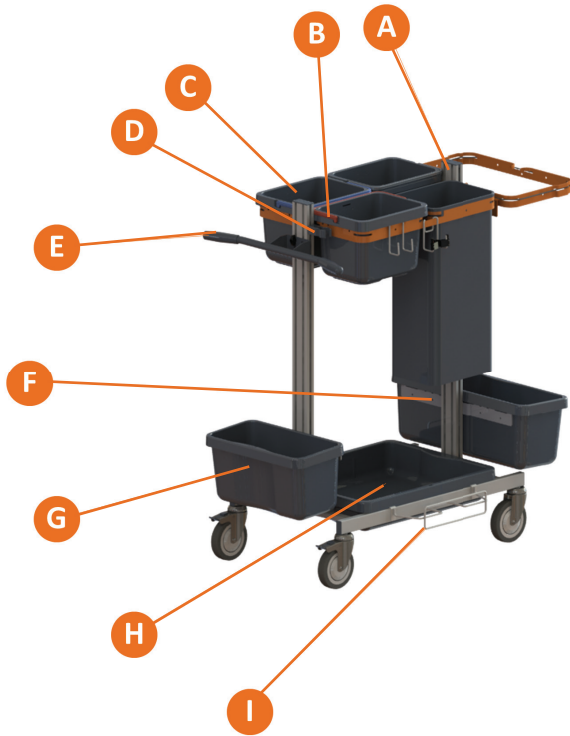

7522904 - TASKI Nano Medium 40 Box Front 1pc W1

Configuration components:

A	1x	7523267	TASKI Nano BasicSet 125 w/o P-bar 1pc W1
B	1x	7517365	TASKI Cloth Box Coloured Grips 4pc W1
C	3x	7517242	TASKI Cloth Box 7L with Handle 1pc W1+
D	1x	7517992	TASKI Handle Holder for Profile 1pc W1
E	1x	7517281	TASKI Pushbar Small 1pc W1+
F	1x	7518311	TASKI Accessory Holder for Drawer 1pc W1
G	1x	7517253	TASKI Mop Box 25 1pc W1
H	1x	7517247	TASKI Drawer Small 1pc W1
I	2x	7517282	TASKI Mop Frame Holder 1pc W1
J	2x	7518103	TASKI Accessory Hooks Large 2pc W1+
K	1x	7517311	TASKI Standard Rubber 2pc W1+
L	1x	7518174	TASKI Cloth Box Connector Plate 1pc W1+
M	1x	7517270	TASKI Cloth Box Holder 1pc W1+
N	1x	7518900	TASKI Wastebag Rubber Band Large 1pc W1+
O	1x	7517287	TASKI Laundry Bag Small 26L 1pc W1+
P	1x	7517252	TASKI Mop Box 40 1pc W1+
Q	1x	7517284	TASKI Accessory Holder Small 1pc W1

Primary Sectors:

Office cleaning in BSCs
Patient room cleaning in hospitals

Area of use:

Nano trolley equipped for pre-wetted cleaning with 25cm & 40cm mops