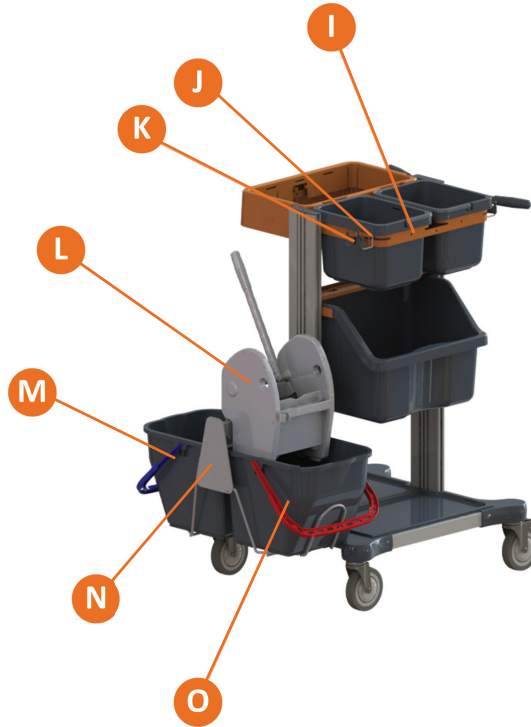

7517356 - TASKI Mini Trolley Wet 1pc W1

Configuration components:

A	1x	7517265	TASKI Cover Frame 75-110 1pc W1+
B	1x	7517276	TASKI Crossmember 1pc W1+
C	2x	7517242	TASKI Cloth Box 7L with Handle 1pc W1+
D	1x	7517281	TASKI Pushbar Small 1pc W1+
E	1x	7517279	TASKI Half Drawer Runner 1pc W1
F	1x	7517250	TASKI Half Drawer 1pc W1
G	1x	7517305	TASKI Mini Trolley Frame 1pc W1
H	2x	7517259	TASKI Support Tray 1/2 1pc W1+
I	2x	7517270	TASKI Cloth Box Holder 1pc W1+
J	1x	7517275	TASKI Accessory Hooks 2pc W1+
K	1x	7517311	TASKI Standard Rubber 2pc W1+
L	1x	7517291	TASKI Wringer 1pc W1
M	1x	7517292	TASKI Bucket 15L Blue 1pc W1+
N	1x	7517271	TASKI Wet Mop Holder 1pc W1+
O	1x	7517293	TASKI Bucket 15L Red 1pc W1+

Primary Sectors:

- Wet cleaning in BSCs
- Wet cleaning in Retail
- Daily cleaning of Care Homes

Area of use:

Small mini trolley for traditional wet cleaning method. Includes option for refuse collection.