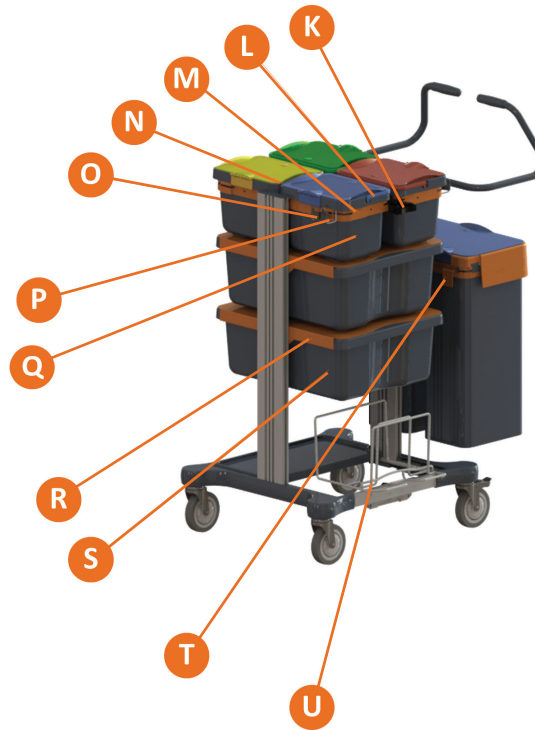

Primary Sectors:

Spray and wipe cleaning with refuse collection in BSCs

Area of use:

Small mini trolley frame with three options for refuse collection.

7517358 - TASKI Mini Closed for Jonmaster 1pc W1

Configuration components: