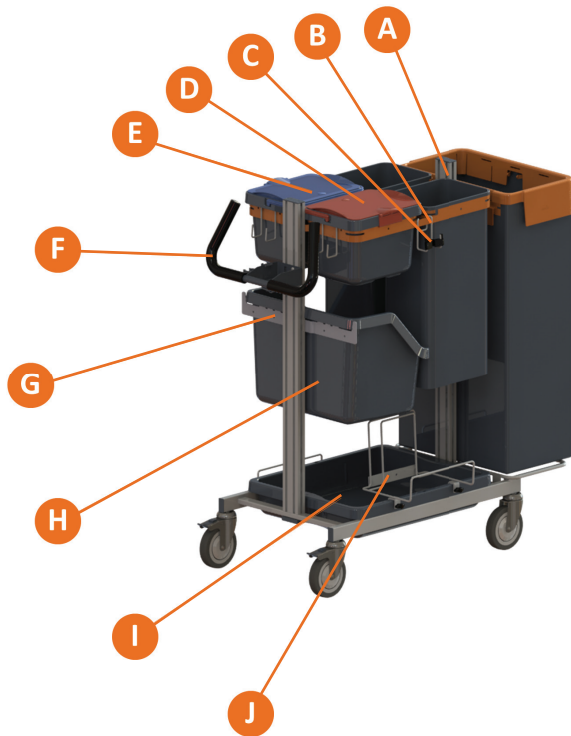

7519591 - TASKI Nano Trolley Medium 1pc W1

Configuration components:

A	1x	7523267	TASKI Nano BasicSet 125 w/o P-bar 1pc W1
B	2x	7518103	TASKI Accessory Hooks Large 2pc W1+
C	1x	7517311	TASKI Standard Rubber 2pc W1+
D	1x	7517362	TASKI Cloth Box Lid Red 1pc W1+
E	1x	7517243	TASKI Cloth Box Lid Blue 1pc W1+
F	1x	7521797	TASKI Pushbar Nano 1pc W1
G	1x	7518311	TASKI Accessory Holder for Drawer 1pc W1
H	1x	7517250	TASKI Half Drawer 1pc W1
I	1x	7517247	TASKI Drawer Small 1pc W1
J	1x	7518888	TASKI Nano Mop Box Holder 1pc W1+
K	2x	7517242	TASKI Cloth Box 7L with Handle 1pc W1+
L	2x	7517287	TASKI Laundry Bag Small 26L 1pc W1+
M	1x	7518174	TASKI Cloth Box Connector Plate 1pc W1+
N	1x	7517265	TASKI Cover Frame 75-110 1pc W1+
O	1x	7517270	TASKI Cloth Box Holder 1pc W1+
P	1x	7517289	TASKI Cover Bag 75-110 1pc W1+
Q	1x	7504150	TASKI Accessory Holder with Clamp 1pc W1
R	1x	7517282	TASKI Mop Frame Holder 1pc W1

Primary Sectors:

Daily cleaning of small offices in BSCs
Daily cleaning of hospitals in Healthcare
Daily cleaning of Care Homes

Area of use:

Nano frame, small footprint can be used for pre-wetted cleaning or spray and wipe method, plus refuse collection. Option to add mop box and lid for mopping.