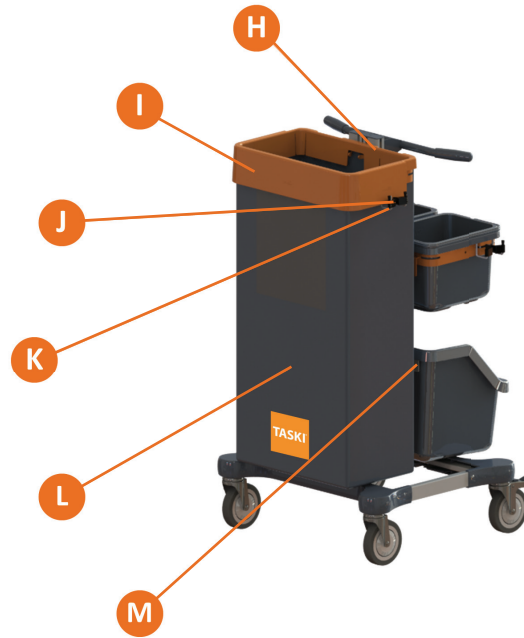

Primary Sectors:

Wet cleaning in BSCs
Spillage management in Retail

Area of use:

Small micro trolley for wet cleaning or spill management.

7518185 - TASKI Toilet Trolley 1pc W1

Configuration components:

A	1x	7517281	TASKI Pushbar Small 1pc W1+
B	1x	4129495	60927-43 Bucket 7L red
C	1x	4129747	60927-59 Bucket 7L pink
D	2x	7517270	TASKI Cloth Box Holder 1pc W1+
E	3x	7517299	TASKI Cloth Box 12L with Handle 1pc W1
F	1x	7517306	TASKI Wetmop Trolley Frame 1pc W1
G	1x	7518173	TASKI Base Plate Trolley Frame 1pc W1
H	1x	7517275	TASKI Accessory Hooks 2pc W1+
I	1x	7517311	TASKI Standard Rubber 2pc W1+
J	2x	7518174	TASKI Cloth Box Connector Plate 1pc W1+
K	1x	7517291	TASKI Wringer 1pc W1
L	1x	7518175	TASKI Single Wet Mop Holder 1pc W1
M	1x	7517293	TASKI Bucket 15L Red 1pc W1+

Primary Sectors:

Washrooms in BSCs
Washrooms in Retail

Area of use:

Small micro trolley frame equipped with for wet cleaning.

7518742 - TASKI Micro Base Trolley 1pc W1

Configuration components:

A	1x	7517281	TASKI Pushbar Small 1pc W1+
B	1x	7517306	TASKI Wetmop Trolley Frame 1pc W1
C	2x	7517242	TASKI Cloth Box 7L with Handle 1pc W1+
D	2x	7517270	TASKI Cloth Box Holder 1pc W1+
E	1x	7517275	TASKI Accessory Hooks 2pc W1+
F	1x	7517250	TASKI Half Drawer 1pc W1
G	1x	7518173	TASKI Base Plate Trolley Frame 1pc W1
H	2x	7518174	TASKI Cloth Box Connector Plate 1pc W1+
I	1x	7517265	TASKI Cover Frame 75-110 1pc W1+
J	2x	7517311	TASKI Standard Rubber 2pc W1+
K	1x	7518103	TASKI Accessory Hooks Large 2pc W1+
L	1x	7517289	TASKI Cover Bag 75-110 1pc W1+
M	1x	7517284	TASKI Accessory Holder Small 1pc W1