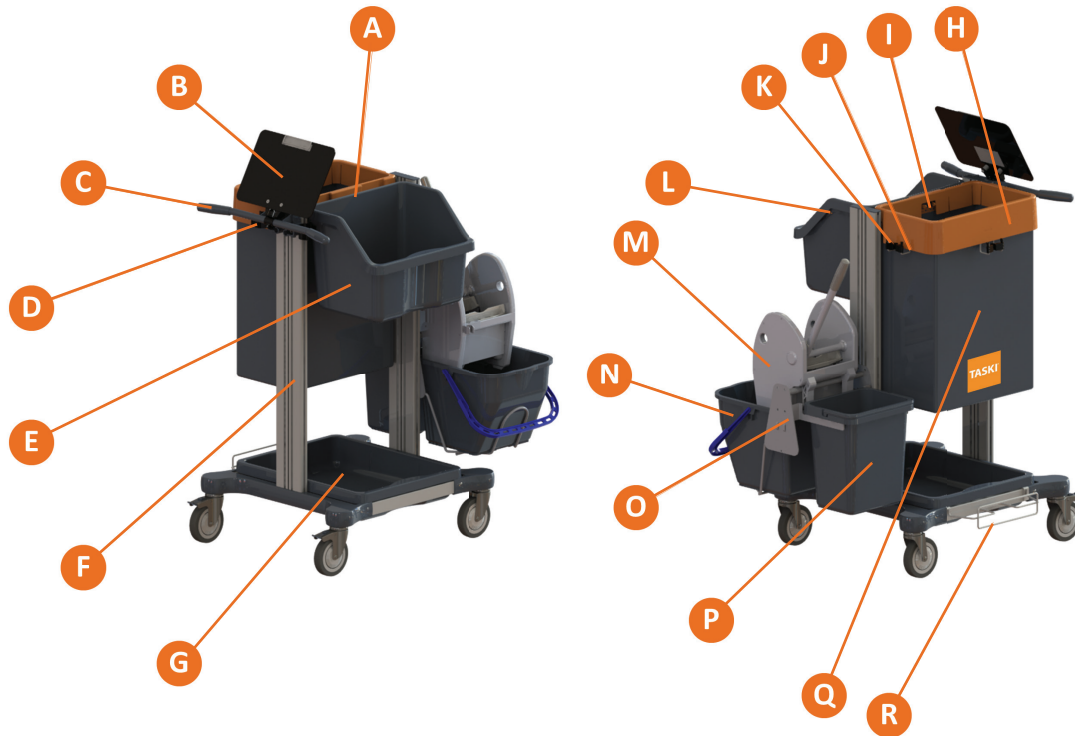

7518186 - TASKI Janitor Trolley 1pc W1

Configuration components:

A	1x	7517276	TASKI Crossmember 1pc W1+
B	1x	7519433	TASKI Document Holder Crosswise 1pc W1
C	1x	7517281	TASKI Pushbar Small 1pc W1+
D	2x	7511215	TASKI Accessory Holder Vacuum Cl.1pc W1
E	1x	7517250	TASKI Half Drawer 1pc W1
F	1x	7517305	TASKI Mini Trolley Frame 1pc W1
G	1x	7517247	TASKI Drawer Small 1pc W1
H	1x	7517265	TASKI Cover Frame 75-110 1pc W1+
I	1x	7517270	TASKI Cloth Box Holder 1pc W1+
J	2x	7518103	TASKI Accessory Hooks Large 2pc W1+
K	2x	7517311	TASKI Standard Rubber 2pc W1+
L	1x	7518052	TASKI Half Drawer Runner w/o Lid 1pc W1
M	1x	7517291	TASKI Wringer 1pc W1...
N	1x	7517292	TASKI Bucket 15L Blue 1pc W1+
O	1x	7518175	TASKI Single Wet Mop Holder 1pc W1
P	1x	7517299	TASKI Cloth Box 12L with Handle 1pc W1
Q	1x	7518176	TASKI Cover Bag 30-60 1pc W1
R	1x	7517282	TASKI Mop Frame Holder 1pc W1

Primary Sectors:

Janitor trolley for BSCs
For use in Retail

Area of use:

Small mini frame for wet cleaning.
For spillages in retail