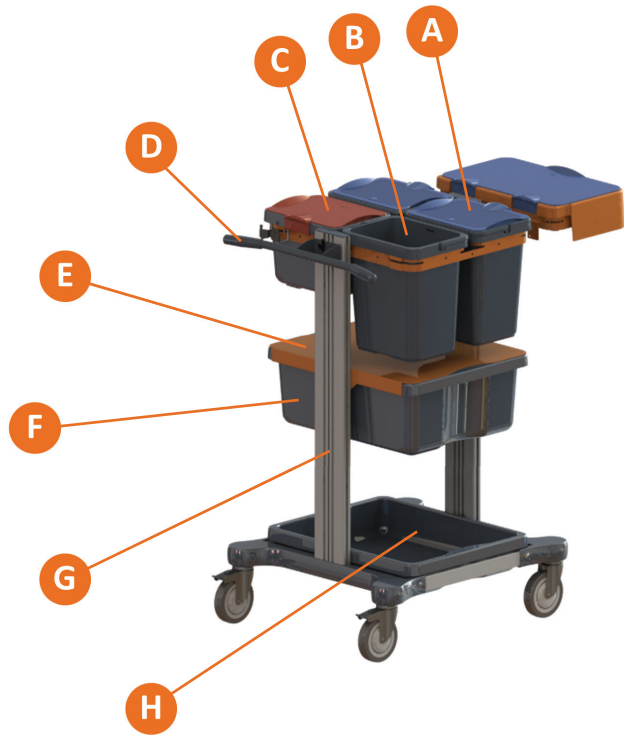

7518227 - TASKI Mini Trolley Kitchen Cleaning

Configuration components:

A	2x	7517243	TASKI Cloth Box Lid Blue 1pc W1+
B	2x	7517299	TASKI Cloth Box 12L with Handle 1pc W1
C	1x	7517362	TASKI Cloth Box Lid Red 1pc W1+
D	1x	7517281	TASKI Pushbar Small 1pc W1+
E	1x	7517278	TASKI Drawer Runner 1pc W1+
F	1x	7517246	TASKI Drawer Medium 1pc W1+
G	1x	7517305	TASKI Mini Trolley Frame 1pc W1
H	1x	7517247	TASKI Drawer Small 1pc W
I	1x	7517276	TASKI Crossmember 1pc W1+
J	2x	7517270	TASKI Cloth Box Holder 1pc W1+
K	2x	7517275	TASKI Accessory Hooks 2pc W1+
L	2x	7517311	TASKI Standard Rubber 2pc W1+
M	1x	7517263	TASKI Wastebag Lid 75-110 1pc W1
N	1x	7517265	TASKI Cover Frame 75-110 1pc W1+
O	1x	7517371	TASKI ClothBox Holder w.Connector 1pc W1
P	2x	7517242	TASKI Cloth Box 7L with Handle 1pc W1+

Primary Sectors:

Spray and wipe cleaning in Food Service

Area of use:

Small mini trolley with closed lids and refuse collection option for spray and wipe cleaning method.