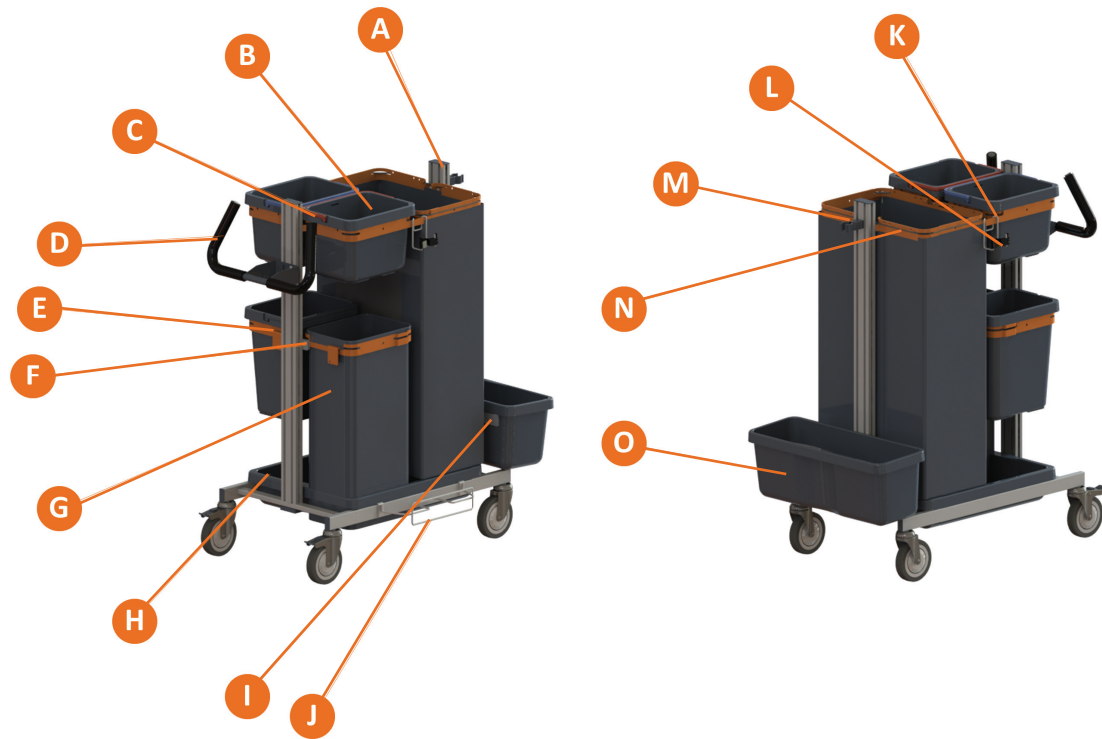

7519047 - TASKI Nano JM 40 DK 1pc W1

Configuration components:

A	1x	7523267	TASKI Nano BasicSet 125 w/o P-bar 1pc W1
B	3x	7517242	TASKI Cloth Box 7L with Handle 1pc W1+
C	1x	7517365	TASKI Cloth Box Coloured Grips 4pc W1
D	1x	7521797	TASKI Pushbar Nano 1pc W1
E	1x	7517270	TASKI Cloth Box Holder 1pc W1+
F	1x	7518174	TASKI Cloth Box Connector Plate 1pc W1+
G	1x	7517287	TASKI Laundry Bag Small 26L 1pc W1+
H	1x	7517247	TASKI Drawer Small 1pc W1
I	1x	7518311	TASKI Accessory Holder for Drawer 1pc W1
J	1x	7517282	TASKI Mop Frame Holder 1pc W1
K	1x	7518103	TASKI Accessory Hooks Large 2pc W1+
L	1x	7517311	TASKI Standard Rubber 2pc W1+
M	1x	7517992	TASKI Handle Holder for Profile 1pc W1
N	1x	7518900	TASKI Wastebag Rubber Band Large 1pc W1+
O	1x	7517252	TASKI Mop Box 40 1pc W1+

Primary Sectors:

Daily cleaning of small offices in BSCs
Daily cleaning of hospitals in Healthcare
Daily cleaning of Care Homes

Area of use:

Nano frame, small footprint for pre-wetted 40cm cleaning with refuse collection.