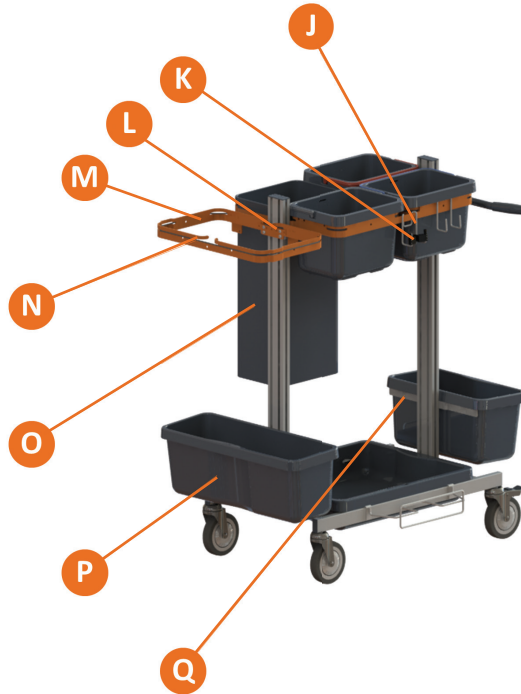

7522904 - TASKI Nano Medium 40 Box Front 1pc W1

Configuration components:

A	1x	7523267	TASKI Nano BasicSet 125 w/o P-bar 1pc W1
B	1x	7517365	TASKI Cloth Box Coloured Grips 4pc W1
C	3x	7517242	TASKI Cloth Box 7L with Handle 1pc W1+
D	1x	7517992	TASKI Handle Holder for Profile 1pc W1
E	1x	7517281	TASKI Pushbar Small 1pc W1+
F	1x	7518311	TASKI Accessory Holder for Drawer 1pc W1
G	1x	7517253	TASKI Mop Box 25 1pc W1
H	1x	7517247	TASKI Drawer Small 1pc W1
I	2x	7517282	TASKI Mop Frame Holder 1pc W1
J	2x	7518103	TASKI Accessory Hooks Large 2pc W1+
K	1x	7517311	TASKI Standard Rubber 2pc W1+
L	1x	7518174	TASKI Cloth Box Connector Plate 1pc W1+
M	1x	7517270	TASKI Cloth Box Holder 1pc W1+
N	1x	7518900	TASKI Wastebag Rubber Band Large 1pc W1+
O	1x	7517287	TASKI Laundry Bag Small 26L 1pc W1+
P	1x	7517252	TASKI Mop Box 40 1pc W1+
Q	1x	7517284	TASKI Accessory Holder Small 1pc W1

Primary Sectors:

Office cleaning in BSCs
Patient room cleaning in hospitals

Area of use:

Nano trolley equipped for pre-wetted cleaning with 25cm & 40cm mops