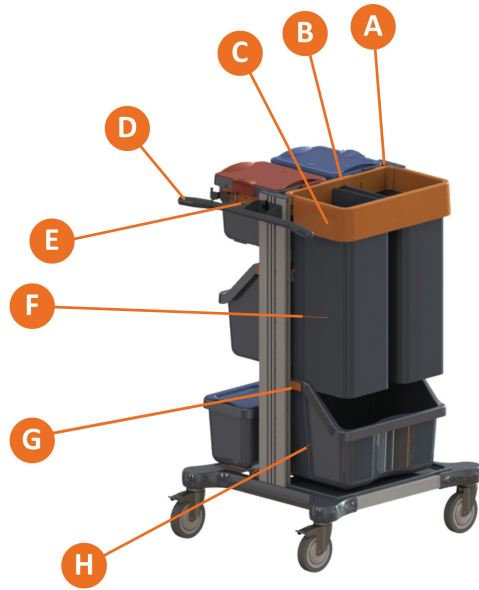

7517804 - TASKI Mini Open for Q3E 1pc W1

Configuration components:

A	1x	7517305	TASKI Mini Trolley Frame 1pc W1
B	1x	7517276	TASKI Crossmember 1pc W1+
C	1x	7517265	TASKI Cover Frame 75-110 1pc W1+
D	1x	7517281	TASKI Pushbar Small 1pc W1+
E	2x	7517270	TASKI Cloth Box Holder 1pc W1+
F	2x	7517287	TASKI Laundry Bag Small 26L 1pc W1+
G	2x	7517279	TASKI TASKI Half Drawer Runner 1pc W1
H	2x	7517250	TASKI Half Drawer 1pc W1
I	1x	7517362	TASKI Cloth Box Lid Red 1pc W1+
J	1x	7517310	TASKI Handle Holder 20-30mm 1pc W1+
K	1x	7517365	TASKI Cloth Box Coloured Grips 4pc W1
L	1x	7517243	TASKI Cloth Box Lid Blue 1pc W1+
M	1x	7517311	TASKI Standard Rubber 2pc W1+
N	1x	7517275	TASKI Accessory Hooks 2pc W1+
O	2x	7517242	TASKI Cloth Box 7L with Handle 1pc W1+
P	1x	7517255	TASKI Mop Box Lid 40 1pc W1+
Q	1x	7517252	TASKI Mop Box 40 1pc W1+
R	1x	7517269	TASKI Mop Box Holder 1pc W1

Primary Sectors:

Daily cleaning hospitals in Healthcare
Daily cleaning offices in BSC
Daily cleaning of Care Homes

Area of use:

Small frame trolley for use with Jonmaster pre-wetted cleaning method with 40cm mops. Contains no lockable elements.