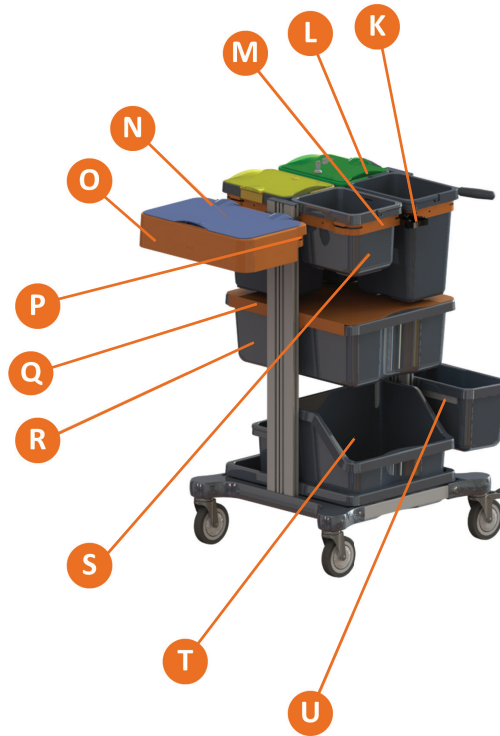

Primary Sectors:

Spray and wipe cleaning in Food Service

Area of use:

Small mini trolley with closed lids and refuse collection option for spray and wipe cleaning method.

7520074 - TASKI Mini Trolley JM EHPAD Secur 1pc W1