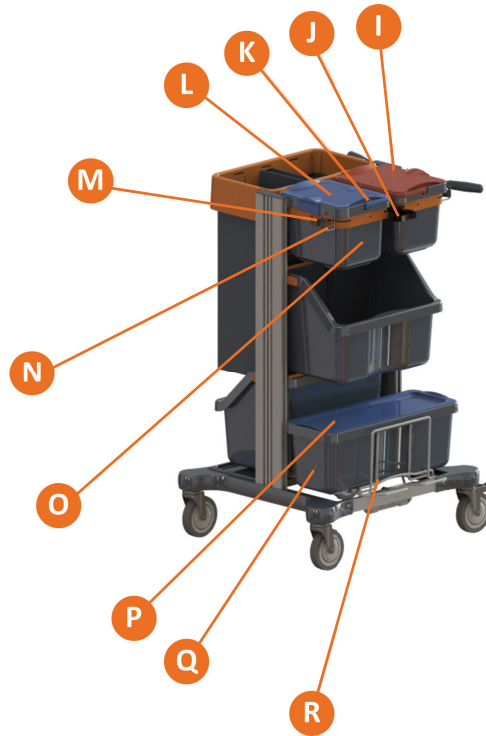

7517804 - TASKI Mini Open for Q3E 1pc W1

Configuration components:

A	1x	7517305	TASKI Mini Trolley Frame 1pc W1
B	1x	7517276	TASKI Crossmember 1pc W1+
C	1x	7517265	TASKI Cover Frame 75-110 1pc W1+
D	1x	7517281	TASKI Pushbar Small 1pc W1+
E	2x	7517270	TASKI Cloth Box Holder 1pc W1+
F	2x	7517287	TASKI Laundry Bag Small 26L 1pc W1+
G	2x	7517279	TASKI TASKI Half Drawer Runner 1pc W1
H	2x	7517250	TASKI Half Drawer 1pc W1
I	1x	7517362	TASKI Cloth Box Lid Red 1pc W1+
J	1x	7517310	TASKI Handle Holder 20-30mm 1pc W1+
K	1x	7517365	TASKI Cloth Box Coloured Grips 4pc W1
L	1x	7517243	TASKI Cloth Box Lid Blue 1pc W1+
M	1x	7517311	TASKI Standard Rubber 2pc W1+
N	1x	7517275	TASKI Accessory Hooks 2pc W1+
O	2x	7517242	TASKI Cloth Box 7L with Handle 1pc W1+
P	1x	7517255	TASKI Mop Box Lid 40 1pc W1+
Q	1x	7517252	TASKI Mop Box 40 1pc W1+
R	1x	7517269	TASKI Mop Box Holder 1pc W1

Primary Sectors:

Daily cleaning hospitals in Healthcare
Daily cleaning offices in BSC
Daily cleaning of Care Homes

Area of use:

Small frame trolley for use with Jonmaster pre-wetted cleaning method with 40cm mops. Contains no lockable elements.