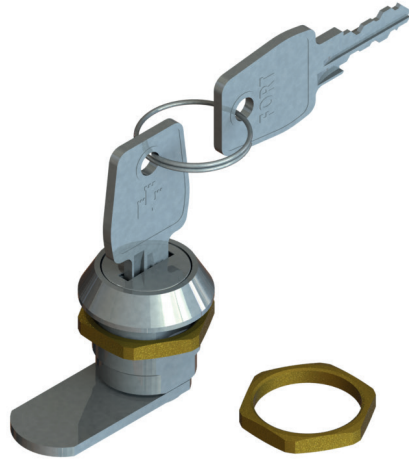

Primary Sectors:

Wet cleaning in BSCs
Wet cleaning in Retail

Area of use:

Large midi trolley for wet cleaning with large drawers for storage. Option to add refuse collection.

TASKI® Trolley Locking System & Wheels overview

TASKI Trolley Locking System overview

TASKI Trolley Wheels overview

TASKI®

TASKI Trolley Locking System overview

7517290 TASKI Lock 1pc W1

...to lock Cloth Box Lid, Half Drawer Lid,...

7517267 TASKI Locking System 1pc W1

...to lock 4 Cloth Box Lids and Drawers,...

7522011 TASKI Drawer Locking System 1pc W1+

...to lock Drawers,...

TASKI Trolley Wheels overview

Standard Wheels:

Wheels Ø125/33 and Wheels Ø100/33

4128273
60925-45 Castor compl 125/33