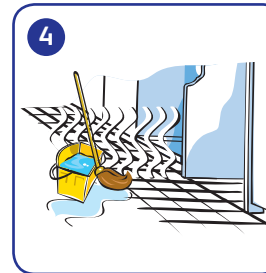

Shield Limescale Remover Mini Guide

Available in 1 L

Use for Descaling:

Washroom surfaces

Benefits:

Powerful 1L descaler & limescale remover

Fragranced

Safe on chrome and stainless steel

Application:

1

1 L Use undiluted for heavy build up.

2

Apply with mop/cloth.

3

Leave for 5 minutes.

4

Rinse with clean water and allow to air dry.