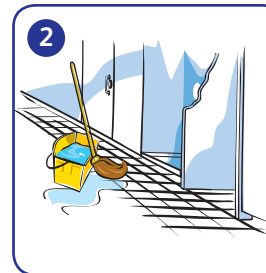

Shield Limescale Remover Mini Guide

Available in 1 L

Use for Descaling:

Washroom surfaces

Benefits:

Powerful 1L descaler & limescale remover

Fragranced

Safe on chrome and stainless steel

Application:

1

1 L Use undiluted for heavy build up.

2

Apply with mop/cloth.

3

Leave for 5 minutes.

4