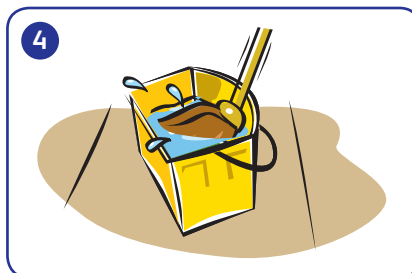

Rinse mop out regularly.