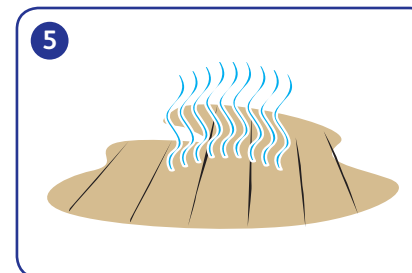

Allow to air dry.