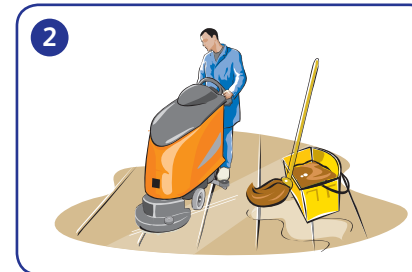

EU Ecolabel certification

Application...

Bucket cleaning

Turn yellow pump to bucket icon. Pull up pump until ratchet stops, press once into 5L of water.

Machine use

Turn yellow pump to scrubber drier icon. Pull up pump until ratchet stops, press once into 20L machine tank