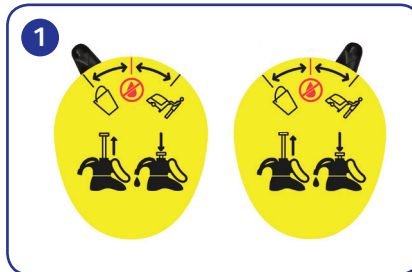

Jontec 300 Pur-Eco SmartDose™ Mini Guide

Available in 1.4L SmartDose bottle

Use for cleaning:

Polished and unpolished floors

Benefits...

SmartDose system

Low foaming floor cleaner for manual and machine use

EU Ecolabel certification

Application...

Bucket cleaning

Turn yellow pump to bucket icon. Pull up pump until ratchet stops, press once into 5L of water.

Machine use

Turn yellow pump to scrubber drier icon. Pull up pump until ratchet stops, press once into 20L machine tank