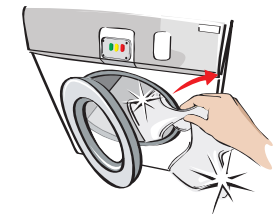

Application...

1

Dosing will be pre-set and will automatically dispense.

2

Load laundry machine with items to be washed.

3

Select the correct wash programme using the Diversey handset. Start the washing machine.

4

Remove clean items from laundry machine. Dry.