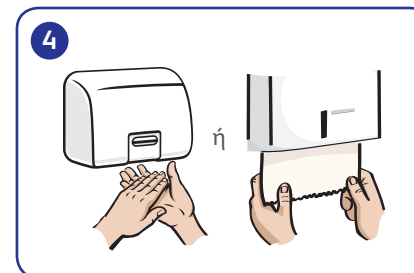

Lightly fragranced

Application

Wet hands with lukewarm water and apply one or two doses of product from dispenser.

Rub hands, fingers and thumbs, wrists and forearms until soap lathers.

Rinse thoroughly ensuring all soap is removed.