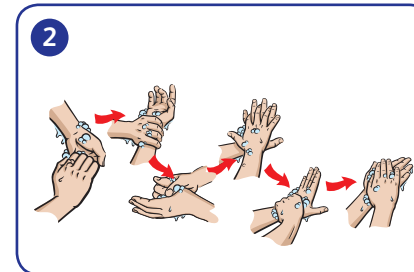

Soft Care®

Mini Guide Soft Care Fresh H1

Available in 800 ml cartridge

Use for cleaning:

Hands

Benefits:

Ready to Use General purpose mild hand washing product

To be used with Soft Care Line Dispenser

Lightly fragranced

Application

Wet hands with lukewarm water and apply one or two doses of product from dispenser.

Rub hands, fingers and thumbs, wrists and forearms until soap lathers.

Rinse thoroughly ensuring all soap is removed.