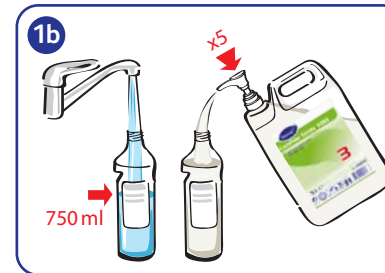

Carefree Stride 3000 Mini Guide

Available in 5 litres

Use for cleaning:

All protected floors

Cleaner – shiner

Low foaming

Using...

1a
Scrubber drier
General dirt
3 x cups into 40 L water
into scrubber drier.
OR
Clean and shine
5 x cups into 40 L water
into scrubber drier