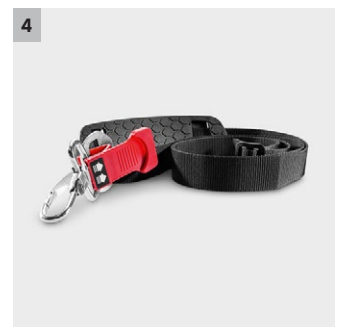

## LT 380/36 Bp

Ideal for hard-to-reach places, but also good for flat areas: Our high-performance LT 380/36 Bp battery-powered lawn trimmer is extremely adaptable and comfortable to handle.

### 1 Ergonomic, round grip

- Enables you to work in comfort.
- Can be individually adjusted for each user.

### 2 Robust trimmer head

- Simply push the trimmer line by pressing the head on the ground.
- Convenient, easy line loading.

### 4 Comfortable shoulder strap

- Enables convenient, comfortable positioning so that you can work without getting tired.
- Balanced design.