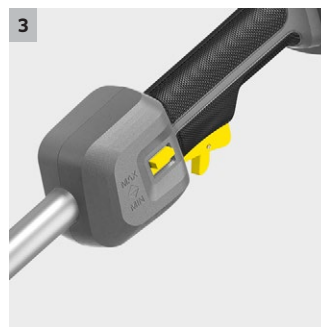

## LT 380/36 Bp

Ideal for hard-to-reach places, but also good for flat areas: Our high-performance LT 380/36 Bp battery-powered lawn trimmer is extremely adaptable and comfortable to handle.

### 1 Ergonomic, round grip

- Enables you to work in comfort.
- Can be individually adjusted for each user.

### 2 Robust trimmer head

- Simply push the trimmer line by pressing the head on the ground.
- Convenient, easy line loading.

## LT 380/36 Bp

- Brushless motor
- Ergonomic, round grip
- Lightweight with an optimum centre of gravity