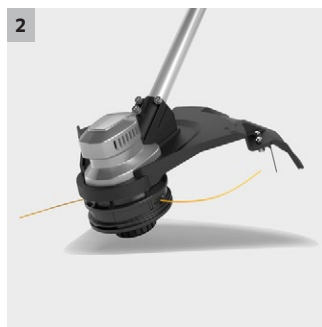

## LT 380/36 Bp

Ideal for hard-to-reach places, but also good for flat areas: Our high-performance LT 380/36 Bp battery-powered lawn trimmer is extremely adaptable and comfortable to handle.

### 1 Ergonomic, round grip

- Enables you to work in comfort.
- Can be individually adjusted for each user.

### 2 Robust trimmer head

- Simply push the trimmer line by pressing the head on the ground.
- Convenient, easy line loading.

## LT 380/36 Bp

- Brushless motor
- Ergonomic, round grip
- Lightweight with an optimum centre of gravity