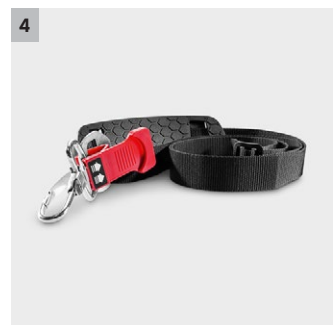

LB 930/36 Bp

Our battery-powered LB 930/36 Bp leaf blower clears dry leaves and other debris quickly, thoroughly and quietly. And it does it with absolutely no emissions.

1 Metal scraper

- Clears sticky residues and dirt.
- Protects the end of the blow tube from damage.

2 High-speed nozzle

- Concentrates the blowing power onto a smaller area.
- Easily clears wet leaves and dirt.

3 Infinitely variable speed and turbo button

- Optimised blowing speed adjustment and performance increase when needed.
- Maximum control when removing stubborn foliage and dirt.

4 Comfortable shoulder strap

- Enables convenient, comfortable positioning so that you can work without getting tired.
- Balanced design.

LB 930/36 Bp

- Brushless motor
- Infinitely variable speed regulation and turbo button
- High-speed nozzle for increased blowing power