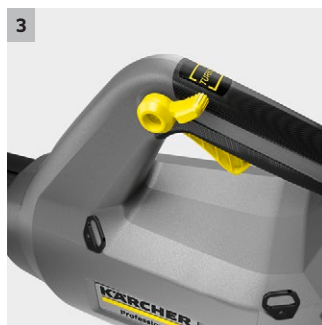

LB 930/36 Bp

Our battery-powered LB 930/36 Bp leaf blower clears dry leaves and other debris quickly, thoroughly and quietly. And it does it with absolutely no emissions.

1 Metal scraper

- Clears sticky residues and dirt.
- Protects the end of the blow tube from damage.

2 High-speed nozzle

- Concentrates the blowing power onto a smaller area.
- Easily clears wet leaves and dirt.

3 Infinitely variable speed and turbo button

- Optimised blowing speed adjustment and performance increase when needed.
- Maximum control when removing stubborn foliage and dirt.

4 Comfortable shoulder strap

- Enables convenient, comfortable positioning so that you can work without getting tired.
- Balanced design.

LB 930/36 Bp

- Brushless motor
- Infinitely variable speed regulation and turbo button
- High-speed nozzle for increased blowing power