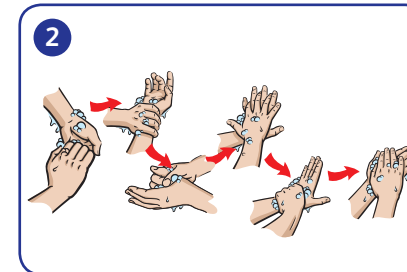

Soft Care®

Soft Care Mild H2 Mini Guide

Available in 800ml cartridge

Benefits:

Ready to use general purpose mild hand washing product

To be used with Soft Care Line Dispenser

Lightly fragranced

Use for cleaning:

Hands

Application...

Wet hands with lukewarm water and apply one or two doses of product from dispenser.

Rub hands, fingers and thumbs, wrists and forearms until soap lathers.

Rinse thoroughly ensuring all soap is removed.

Dry hands thoroughly. Dry hands are crucial for maintaining good hand hygiene and for keeping skin in a good, healthy condition.