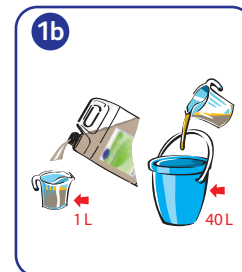

Carefree Stride 2000 Mini Guide

Available in 5 litres

Use for cleaning:

Unpolished floors,
for example concrete

Heavy duty cleaner
for scrubber driers

Low foaming
and odourless

Using...

1a General dirt
Dilute: 500 ml
into 40 L
water.

1b Heavy dirt
Dilute: 1 L into
40 L water.

2 Pour solution
into scrubber
drier tank.

3 Scrub area to be
cleaned, using either
scrubbing pad or
brushes for textured
floors. Double scrub
area if heavier soilage.